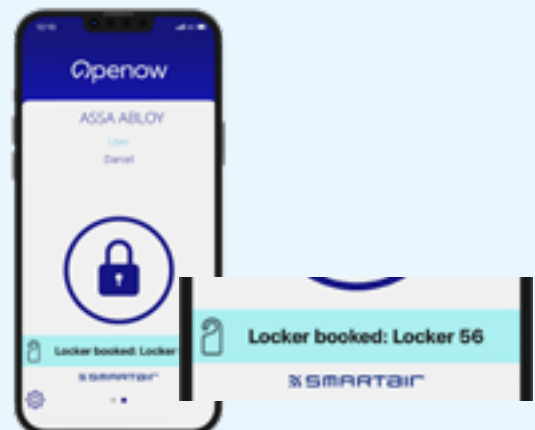

Use it as a standalone solution for a suite of lockers, or make it part of your full SMARTair installation

The next generation of wireless lockers

Innovative design

- Range of models: fits multiple locker sizes, widths, cams and formats
- Easy to use: lock with a tap, identify occupied lockers at a glance
- Intuitive operation: LED indicator and buzzer provide visual and audible alerts for conditions such as locked status, low battery, intrusion, incorrect cam position, and more
- Robust and reliable: engineered for performance and compliance
- Energy efficiency: designed for high autonomy with standard batteries

Unlock convenience: Free mode via card or smartphone

In Free mode, users can claim any available locker with a card or phone. The Openow app shows the locker number instantly, while reserved lockers display a red LED for easy identification. Perfect for hot-desking, co-working spaces, gyms, libraries, and transport hubs.