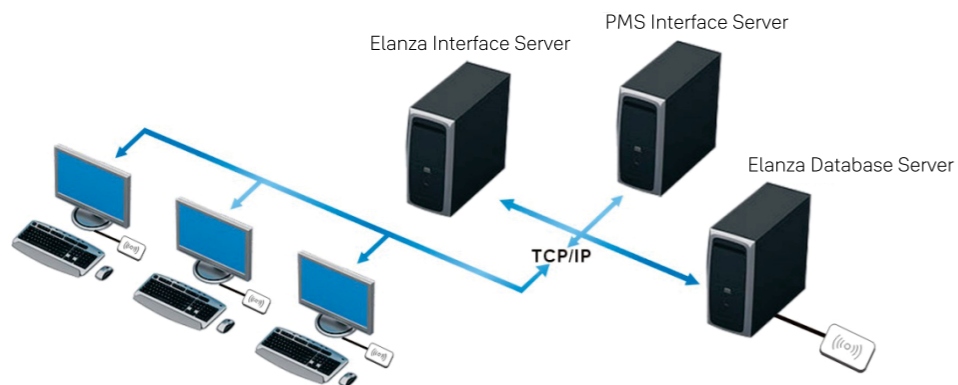

Celestia Wireless Guest Room Lock

ASSA ABLOY
Opening Solutions

Experience a safer
and more open world

Celestia Wireless Guest Room Lock

Software Interface Options

Property Management Software and the Hotel Lock Software servers share the same Ethernet network and the encoders connect to the Property Management Server PC.

Hotel Lock Software server is interfaced with Property Management software server using RS-232 and both the Servers are using the same Ethernet network. Encoders are connected to the Property Management Server PC.

Hotel Lock Software runs on the Property Management Server and the encoder connects to the Property Management Server PC making it the easiest configuration process.

This product provides convenient access but is not classified and should not be used as a security product or as a component of a security system. This product is for indoor use only and ASSA ABLOY does not take any responsibility for any loss resulting from incorrect installation or incorrect use of the product