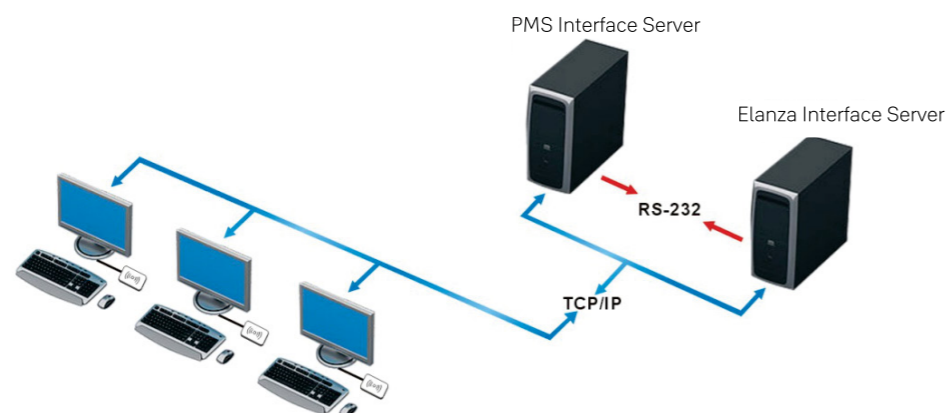

Celestia Wireless Guest Room Lock

ASSA ABLOY
Opening Solutions

Experience a safer
and more open world

Celestia Wireless Guest Room Lock

Software Interface Options

Property Management Software and the Hotel Lock Software servers share the same Ethernet network and the encoders connect to the Property Management Server PC.

Hotel Lock Software server is interfaced with Property Management software server using RS-232 and both the Servers are using the same Ethernet network. Encoders are connected to the Property Management Server PC.

Hotel Lock Software runs on the Property Management Server and the encoder connects to the Property Management Server PC making it the easiest configuration process.

This product provides convenient access but is not classified and should not be used as a security product or as a component of a security system. This product is for indoor use only and ASSA ABLOY does not take any responsibility for any loss resulting from incorrect installation or incorrect use of the product