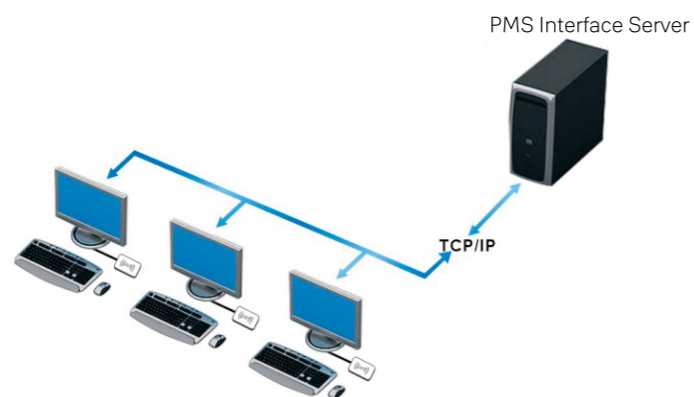

Celestia Wireless Guest Room Lock

ASSA ABLOY
Opening Solutions

Experience a safer
and more open world

Celestia Wireless Guest Room Lock

Software Interface Options

Property Management Software and the Hotel Lock Software servers share the same Ethernet network and the encoders connect to the Property Management Server PC.

Hotel Lock Software server is interfaced with Property Management software server using RS-232 and both the Servers are using the same Ethernet network. Encoders are connected to the Property Management Server PC.

Hotel Lock Software runs on the Property Management Server and the encoder connects to the Property Management Server PC making it the easiest configuration process.

This product provides convenient access but is not classified and should not be used as a security product or as a component of a security system. This product is for indoor use only and ASSA ABLOY does not take any responsibility for any loss resulting from incorrect installation or incorrect use of the product