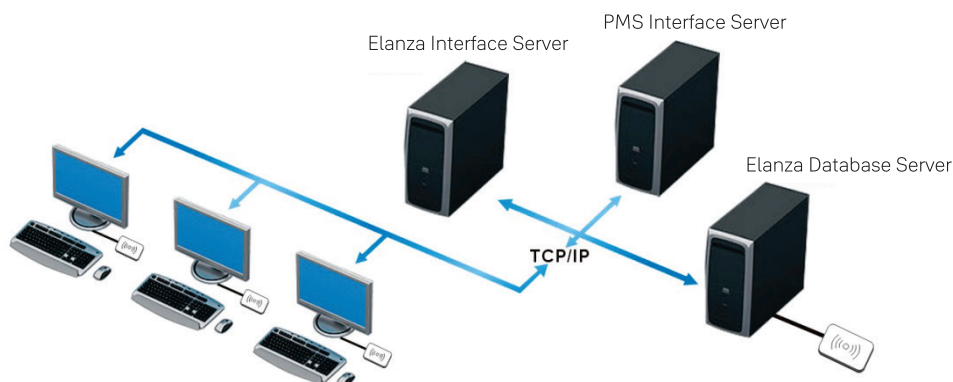

Dimensions

Celestia Lite Wireless Guest Room Lock

Software Interface Options

Property Management Software and the Hotel Lock Software servers share the same Ethernet network and the encoders connect to the Property Management Server PC.

Hotel Lock Software server is interfaced with Property Management software server using RS-232 and both the Servers are using the same Ethernet network. Encoders are connected to the Property Management Server PC.