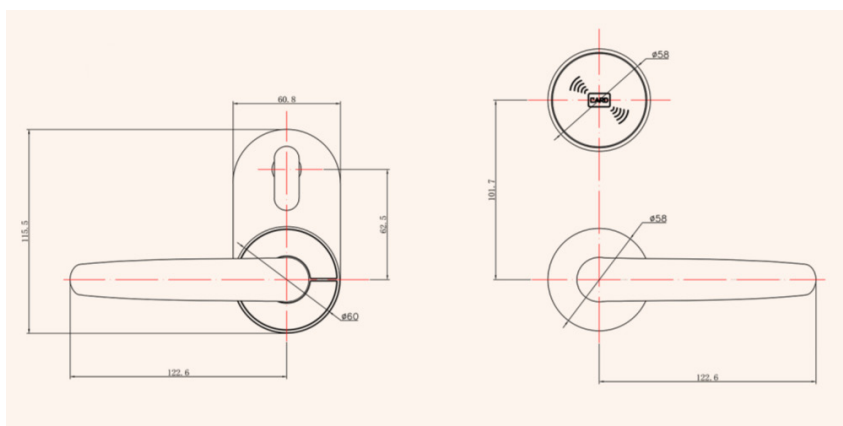

Celestia Lite Wireless Guest Room Lock

Technical Data

Power	4 x 1.5V AA alkaline batteries
Battery Location	Inside of the door
Material	Aluminium alloy (door handle), flame-retardant PC+PET
Metal Finishes	Matt Black
Emergency Opening Options	Emergency opening with mechanical cylinder
Locking Mechanism	Electro-mechanical locking mechanism
Door Thickness	40mm or more
System Software Compatibility	BIS Hotel
Storage Temperature	-25°C to 80°C (non-condensing environment)
Tested Operating Temperature	Tested from -25°C~70°C
Mortise	Compatible with EURO-65 mortise
Supported RFID Standard	ISO 14443 A (MIFARE Classic)
EURO Lock Case Variants	EURO DA
EURO Lock Case Widths	28mm/1.1 inches
EURO Backset	65mm/2.56 inches

Dimensions