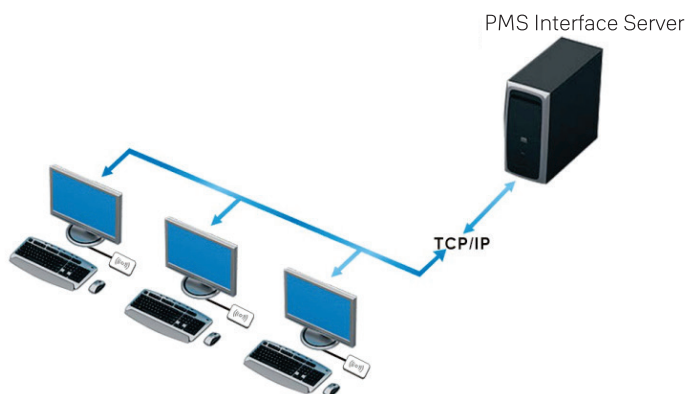

This product provides convenient access but is not classified and should not be used as a security product or as a component of a security system. This product is for indoor use only and ASSA ABLOY does not take any responsibility for any loss resulting from incorrect installation or incorrect use of the product