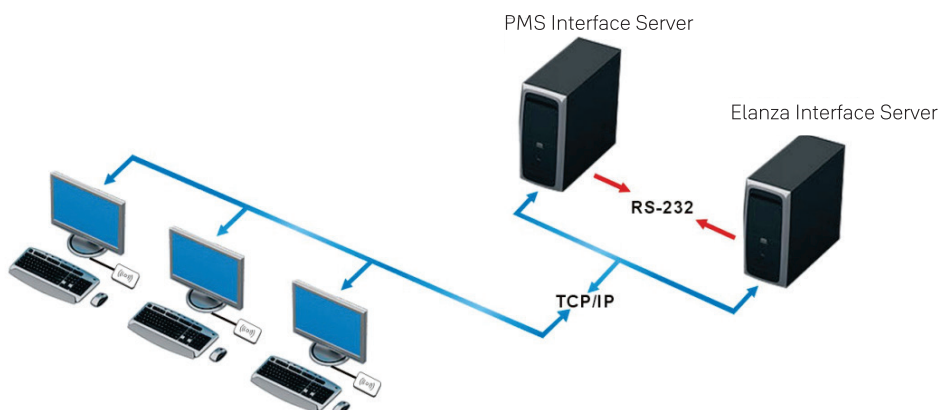

Dimensions

Celestia Lite Wireless Guest Room Lock

Software Interface Options

Property Management Software and the Hotel Lock Software servers share the same Ethernet network and the encoders connect to the Property Management Server PC.

Hotel Lock Software server is interfaced with Property Management software server using RS-232 and both the Servers are using the same Ethernet network. Encoders are connected to the Property Management Server PC.