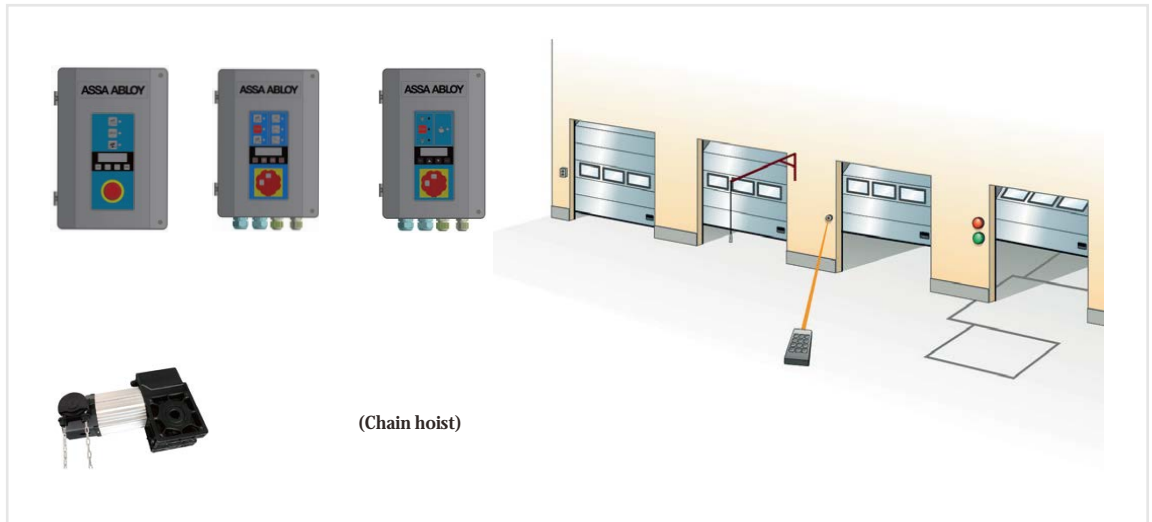

Overhead Sectional Door

KAD-ASSA ABLOY OH1140PL ()

Experience a safer
and more open world

KAD-ASSA ABLOY OH1140PL

(Window Option)	가
(Panel Colors)	3가 (Pre-coated)
OH1140PL	

(Technical Data)	
	6000x6000mm (W*H)
	40mm
	()
	CFC-free
	가
	()
	450Pa
(U-value)	1,1W (m ² K)
	APM 101-3, APM 101-2F
	380V, 220V
	800W
	-20 45
	IP65
	&
	55dB