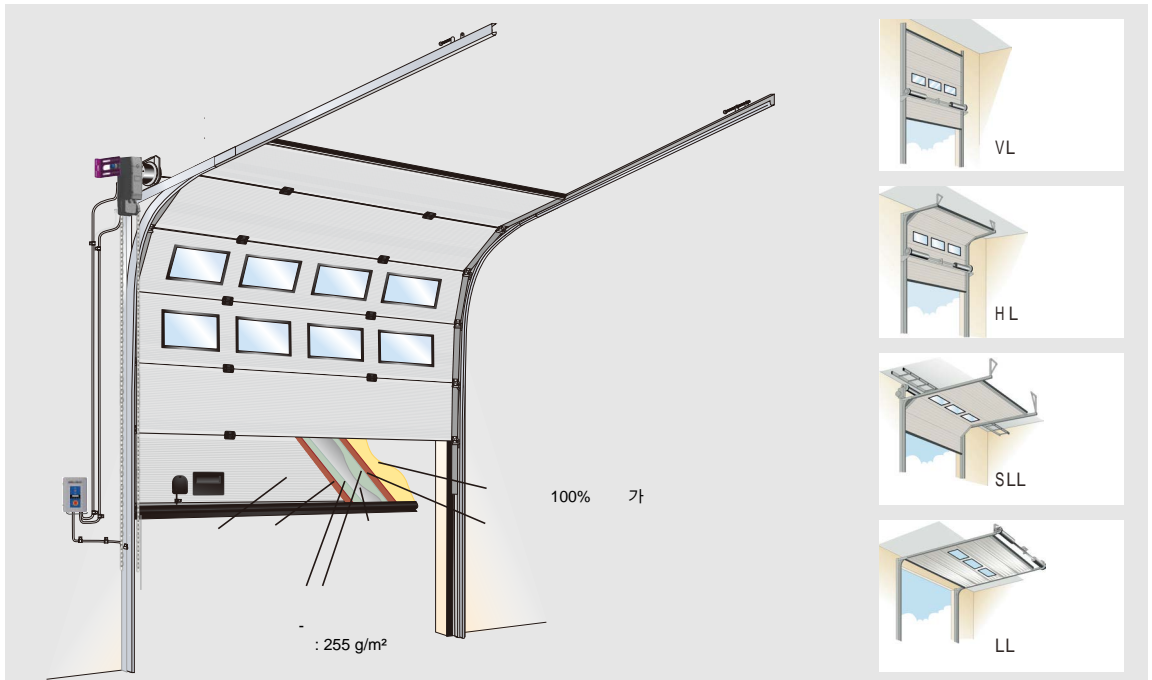

Overhead Sectional Door

KAD-ASSA ABLOY OH1140PL ()

Experience a safer
and more open world

KAD-ASSA ABLOY OH1140PL

(Window Option)	가
(Panel Colors)	3가 (Pre-coated)
OH1140PL	

(Technical Data)	
	6000x6000mm (W*H)
	40mm
	()
	CFC-free
	가
	()
	450Pa
(U-value)	1,1W (m ² K)
	APM 101-3, APM 101-2F
	380V, 220V
	800W
	-20 45
	IP65
	&
	55dB