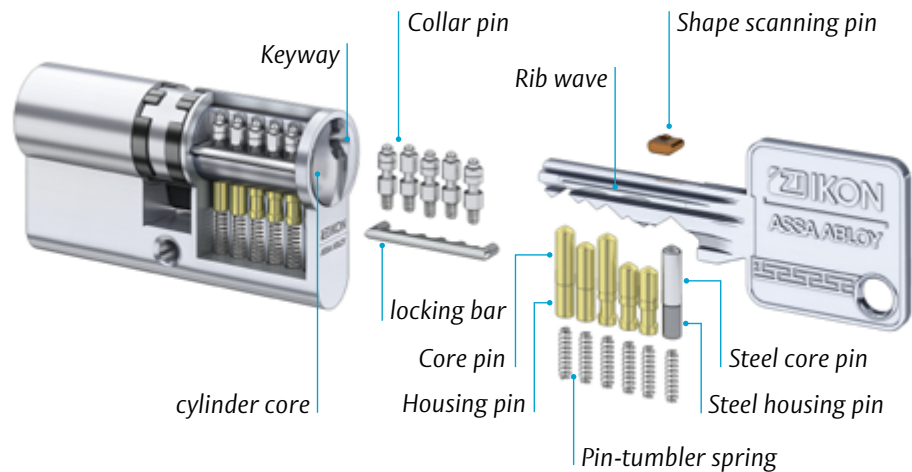

An additional locking pin queries the one-sided rib. In comparison with conventional key profiles, it is distinguished by high security against break-ins, scanning and lock picking.

The key of the **Vector profile rib extra** has an additional rib wave encryption that is scanned by up to five additional, active shoulder pins in the locking cylinder. This type of control on the side of the key profile ensures there are more options for combining and organising systems and also provides even greater protection against lock picking and key copying.

These colour pins will help you identify the allocation of the keys. That makes it much easier to manage keys.

Vector profile rib – Security class 1:

Eight (six + two) tumblers

The profiles Vector rib and rib extra can be used combined in one master key system.

Vector profile rib extra – Security class 2:

12 (6+5+1) tumblers

In a locking system, keys from security class 2 also lock cylinders from security class 1.

The benefits at a glance:

- High-quality and patented key system for GH, H, KHZ, Z and ZUE master key systems
- Highly capable and complex locking system with uncomplicated management
- Very high security against break-ins, scanning and copying with:
 - paracentric vector profile with additional rib
 - lateral shape scanning pin
 - up to 5 active collar pins for scanning of the rib shaft (security class 2)
- Copying prevented with lateral shape scan, rib, rib shaft (security class 2) scan
- Functional options like emergency coupling, panic free wheel FZG, ANTI-AMOK
- Extensive range of models
- Optional highest VdS and DIN classifications
- Upgrade with CLIQ technology possible
- Keys available with integrated transponder
- Fast and easy ordering
- Simple master key system management
- Reliable technology, perfect precision, high quality and proven long life cycle.
- High quality and stable nickel silver key with optional colour pins