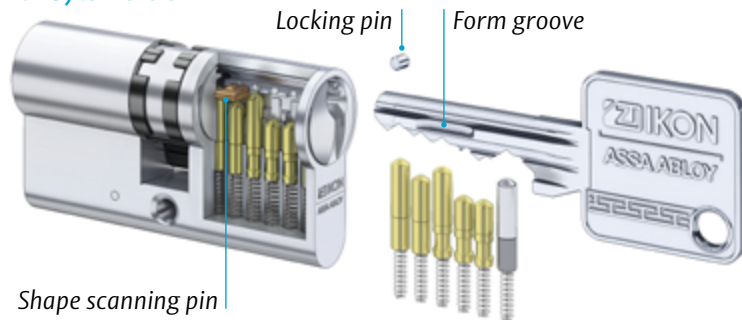

An additional locking pin queries the one-sided rib. In comparison with conventional key profiles, it is distinguished by high security against break-ins, scanning and lock picking.

The key of the **Vector profile rib extra** has an additional rib wave encryption that is scanned by up to five additional, active shoulder pins in the locking cylinder. This type of control on the side of the key profile ensures there are more options for combining and organising systems and also provides even greater protection against lock picking and key copying.

These colour pins will help you identify the allocation of the keys. That makes it much easier to manage keys.

Vector profile rib – Security class 1:

Eight (six + two) tumblers

The profiles Vector rib and rib extra can be used combined in one master key system.

Vector profile rib extra – Security class 2:

12 (6+5+1) tumblers

In a locking system, keys from security class 2 also lock cylinders from security class 1.

The benefits at a glance:

- High-quality and patented key system for GH, H, KHZ, Z and ZUE master key systems
- Highly capable and complex locking system with uncomplicated management
- Very high security against break-ins, scanning and copying with:
 - paracentric vector profile with additional rib
 - lateral shape scanning pin
 - up to 5 active collar pins for scanning of the rib shaft (security class 2)
- Copying prevented with lateral shape scan, rib, rib shaft (security class 2) scan
- Functional options like emergency coupling, panic free wheel FZG, ANTI-AMOK
- Extensive range of models
- Optional highest VdS and DIN classifications
- Upgrade with CLIQ technology possible
- Keys available with integrated transponder
- Fast and easy ordering
- Simple master key system management
- Reliable technology, perfect precision, high quality and proven long life cycle.
- High quality and stable nickel silver key with optional colour pins