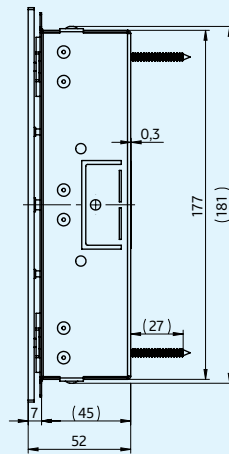

Durable

Weatherproof IP65 and vandalproof IK09 protection

Versatile

Diverse installation options ensure a wide range of applications

CLIQ Updater

Specification

Technical data and features	
Housing material	Stainless steel
Mounting options	Surface mounting Flush mounting Integrated into intercoms or panels
Dimensions (W x H x D)	Surface-mounted: 156 x 200 x 52 mm Flush-mounted: installation dimension 135 x 181 x 45 mm, front plate 156 x 200 x 7 mm
Key adapter	Product-specific (eCLIQ / PROTEC ² CLIQ)
Connection	RS485 cable with a maximum distance of 200 m
Interfaces	All available functions of the connected Wall PD are mirrored. Wall PDs generation 2 with firmware 10.4 or higher are supported
Indicators	Visual and acoustic (all indications are mirrored from the connected Wall PD)
Data storage	No (data is stored in connected Wall PD)
Security	Contact-based data transmission
Encryption	AES / 3DES
Management software	The CLIQ Updater can be used with either CLIQ Web Manager or CLIQ Local Manager Remote. As the Updater takes over the configuration of the connected Wall PD, it is not shown separately in the management software
Power	12 V DC to 24 V DC ± 10 % Current consumption at 12 V DC 0.1 A
Operating temperature range	-25 °C to +60 °C
Relative humidity	< 99 % (non-condensing)
Ingress protection	IP65
Impact protection	IK09
Certification	CE

Dimensions in mm

Surface mount

E-module

Flush mount

© Images: All rights reserved by ASSA ABLOY.
 We reserve the right to make technical modifications.
 Version: AA_CLIQ_Updater_Datasheet_2026-01_EMEIA

ASSA ABLOY
 Opening Solutions EMEIA
 Digital and Access Solutions
 Dukes Court
 Duke Street
 Woking
 GU21 5BH
 United Kingdom