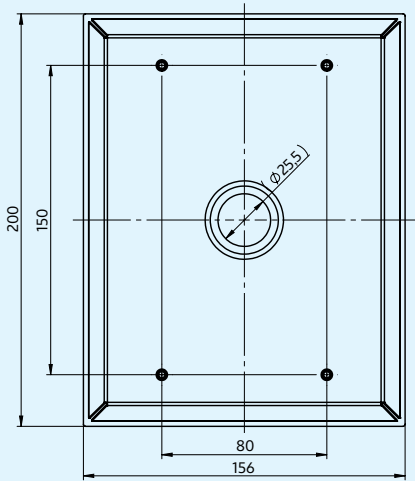

Durable

Weatherproof IP65 and vandalproof IK09 protection

Versatile

Diverse installation options ensure a wide range of applications

CLIQ Updater

Specification

Technical data and features	
Housing material	Stainless steel
Mounting options	Surface mounting Flush mounting Integrated into intercoms or panels
Dimensions (W x H x D)	Surface-mounted: 156 x 200 x 52 mm Flush-mounted: installation dimension 135 x 181 x 45 mm, front plate 156 x 200 x 7 mm
Key adapter	Product-specific (eCLIQ / PROTEC ² CLIQ)
Connection	RS485 cable with a maximum distance of 200 m
Interfaces	All available functions of the connected Wall PD are mirrored. Wall PDs generation 2 with firmware 10.4 or higher are supported
Indicators	Visual and acoustic (all indications are mirrored from the connected Wall PD)
Data storage	No (data is stored in connected Wall PD)
Security	Contact-based data transmission
Encryption	AES / 3DES
Management software	The CLIQ Updater can be used with either CLIQ Web Manager or CLIQ Local Manager Remote. As the Updater takes over the configuration of the connected Wall PD, it is not shown separately in the management software
Power	12 V DC to 24 V DC ± 10 % Current consumption at 12 V DC 0.1 A
Operating temperature range	-25 °C to +60 °C
Relative humidity	< 99 % (non-condensing)
Ingress protection	IP65
Impact protection	IK09
Certification	CE

Dimensions in mm

Surface mount

E-module

Flush mount

© Images: All rights reserved by ASSA ABLOY.
 We reserve the right to make technical modifications.
 Version: AA_CLIQ_Updater_Datasheet_2026-01_EMEIA

ASSA ABLOY
 Opening Solutions EMEIA
 Digital and Access Solutions
 Dukes Court
 Duke Street
 Woking
 GU21 5BH
 United Kingdom