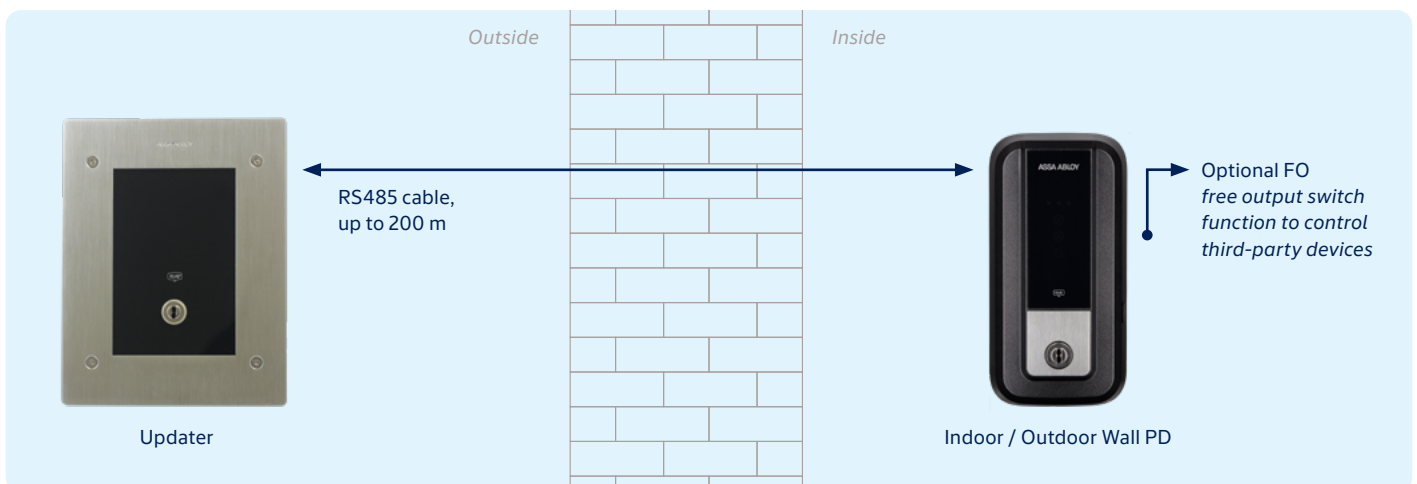

CLIQ[®] Updater

Secure outdoor update point for CLIQ keys

Compatible with all CLIQ user keys, CLIQ Web Manager and Local Manager

Secure

Security-related elements remain inside the building

Convenient

Simply connect to an existing CLIQ Wall PD via RS485 cable

Durable

Weatherproof IP65 and vandalproof IK09 protection

Versatile

Diverse installation options ensure a wide range of applications

CLIQ Updater

Specification

Technical data and features	
Housing material	Stainless steel
Mounting options	Surface mounting Flush mounting Integrated into intercoms or panels
Dimensions (W x H x D)	Surface-mounted: 156 x 200 x 52 mm Flush-mounted: installation dimension 135 x 181 x 45 mm, front plate 156 x 200 x 7 mm
Key adapter	Product-specific (eCLIQ / PROTEC ² CLIQ)
Connection	RS485 cable with a maximum distance of 200 m
Interfaces	All available functions of the connected Wall PD are mirrored. Wall PDs generation 2 with firmware 10.4 or higher are supported
Indicators	Visual and acoustic (all indications are mirrored from the connected Wall PD)
Data storage	No (data is stored in connected Wall PD)
Security	Contact-based data transmission
Encryption	AES / 3DES
Management software	The CLIQ Updater can be used with either CLIQ Web Manager or CLIQ Local Manager Remote. As the Updater takes over the configuration of the connected Wall PD, it is not shown separately in the management software
Power	12 V DC to 24 V DC ± 10 % Current consumption at 12 V DC 0.1 A
Operating temperature range	-25 °C to +60 °C
Relative humidity	< 99 % (non-condensing)
Ingress protection	IP65
Impact protection	IK09
Certification	CE