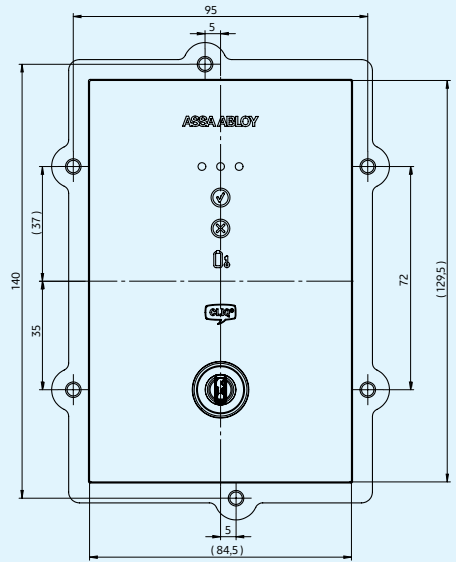

Durable

Weatherproof IP65 and vandalproof IK09 protection

Versatile

Diverse installation options ensure a wide range of applications

CLIQ Updater

Specification

Technical data and features	
Housing material	Stainless steel
Mounting options	Surface mounting Flush mounting Integrated into intercoms or panels
Dimensions (W x H x D)	Surface-mounted: 156 x 200 x 52 mm Flush-mounted: installation dimension 135 x 181 x 45 mm, front plate 156 x 200 x 7 mm
Key adapter	Product-specific (eCLIQ / PROTEC ² CLIQ)
Connection	RS485 cable with a maximum distance of 200 m
Interfaces	All available functions of the connected Wall PD are mirrored. Wall PDs generation 2 with firmware 10.4 or higher are supported
Indicators	Visual and acoustic (all indications are mirrored from the connected Wall PD)
Data storage	No (data is stored in connected Wall PD)
Security	Contact-based data transmission
Encryption	AES / 3DES
Management software	The CLIQ Updater can be used with either CLIQ Web Manager or CLIQ Local Manager Remote. As the Updater takes over the configuration of the connected Wall PD, it is not shown separately in the management software
Power	12 V DC to 24 V DC ± 10 % Current consumption at 12 V DC 0.1 A
Operating temperature range	-25 °C to +60 °C
Relative humidity	< 99 % (non-condensing)
Ingress protection	IP65
Impact protection	IK09
Certification	CE

Dimensions in mm

Surface mount

E-module

Flush mount

© Images: All rights reserved by ASSA ABLOY.
 We reserve the right to make technical modifications.
 Version: AA_CLIQ_Updater_Datasheet_2026-01_EMEIA

ASSA ABLOY
 Opening Solutions EMEIA
 Digital and Access Solutions
 Dukes Court
 Duke Street
 Woking
 GU21 5BH
 United Kingdom