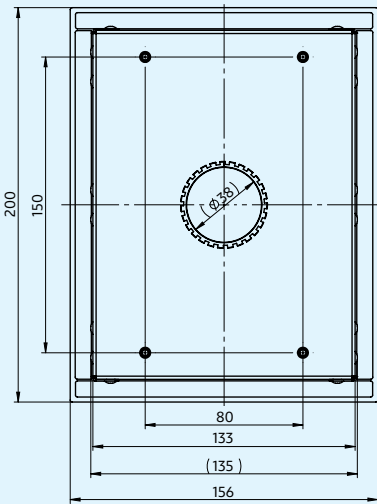

Durable

Weatherproof IP65 and vandalproof IK09 protection

Versatile

Diverse installation options ensure a wide range of applications

CLIQ Updater

Specification

Technical data and features	
Housing material	Stainless steel
Mounting options	Surface mounting Flush mounting Integrated into intercoms or panels
Dimensions (W x H x D)	Surface-mounted: 156 x 200 x 52 mm Flush-mounted: installation dimension 135 x 181 x 45 mm, front plate 156 x 200 x 7 mm
Key adapter	Product-specific (eCLIQ / PROTEC ² CLIQ)
Connection	RS485 cable with a maximum distance of 200 m
Interfaces	All available functions of the connected Wall PD are mirrored. Wall PDs generation 2 with firmware 10.4 or higher are supported
Indicators	Visual and acoustic (all indications are mirrored from the connected Wall PD)
Data storage	No (data is stored in connected Wall PD)
Security	Contact-based data transmission
Encryption	AES / 3DES
Management software	The CLIQ Updater can be used with either CLIQ Web Manager or CLIQ Local Manager Remote. As the Updater takes over the configuration of the connected Wall PD, it is not shown separately in the management software
Power	12 V DC to 24 V DC ± 10 % Current consumption at 12 V DC 0.1 A
Operating temperature range	-25 °C to +60 °C
Relative humidity	< 99 % (non-condensing)
Ingress protection	IP65
Impact protection	IK09
Certification	CE

Dimensions in mm

Surface mount

E-module

Flush mount

© Images: All rights reserved by ASSA ABLOY.
 We reserve the right to make technical modifications.
 Version: AA_CLIQ_Updater_Datasheet_2026-01_EMEIA

ASSA ABLOY
 Opening Solutions EMEIA
 Digital and Access Solutions
 Dukes Court
 Duke Street
 Woking
 GU21 5BH
 United Kingdom