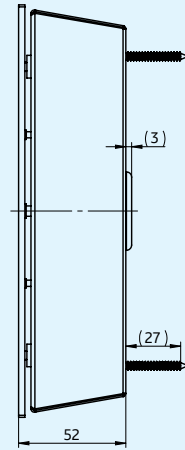

Durable

Weatherproof IP65 and vandalproof IK09 protection

Versatile

Diverse installation options ensure a wide range of applications

CLIQ Updater

Specification

Technical data and features	
Housing material	Stainless steel
Mounting options	Surface mounting Flush mounting Integrated into intercoms or panels
Dimensions (W x H x D)	Surface-mounted: 156 x 200 x 52 mm Flush-mounted: installation dimension 135 x 181 x 45 mm, front plate 156 x 200 x 7 mm
Key adapter	Product-specific (eCLIQ / PROTEC ² CLIQ)
Connection	RS485 cable with a maximum distance of 200 m
Interfaces	All available functions of the connected Wall PD are mirrored. Wall PDs generation 2 with firmware 10.4 or higher are supported
Indicators	Visual and acoustic (all indications are mirrored from the connected Wall PD)
Data storage	No (data is stored in connected Wall PD)
Security	Contact-based data transmission
Encryption	AES / 3DES
Management software	The CLIQ Updater can be used with either CLIQ Web Manager or CLIQ Local Manager Remote. As the Updater takes over the configuration of the connected Wall PD, it is not shown separately in the management software
Power	12 V DC to 24 V DC ± 10 % Current consumption at 12 V DC 0.1 A
Operating temperature range	-25 °C to +60 °C
Relative humidity	< 99 % (non-condensing)
Ingress protection	IP65
Impact protection	IK09
Certification	CE

Dimensions in mm

Surface mount

E-module

Flush mount

© Images: All rights reserved by ASSA ABLOY.
 We reserve the right to make technical modifications.
 Version: AA_CLIQ_Updater_Datasheet_2026-01_EMEIA

ASSA ABLOY
 Opening Solutions EMEIA
 Digital and Access Solutions
 Dukes Court
 Duke Street
 Woking
 GU21 5BH
 United Kingdom