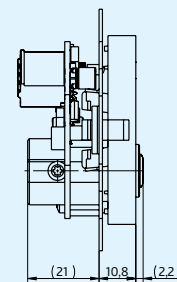

GIRA Alu / Pure White