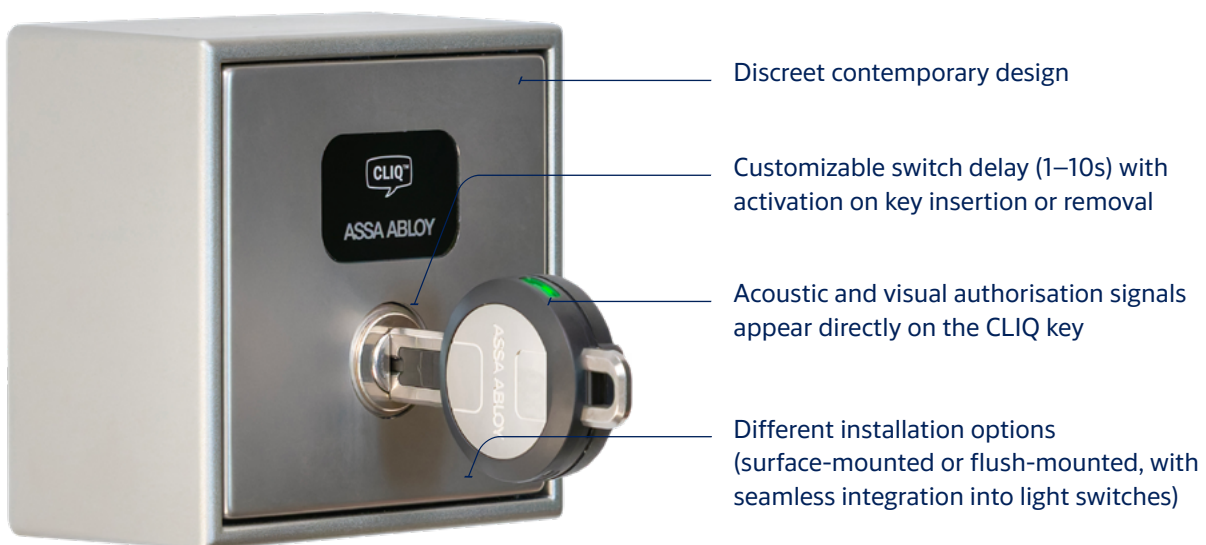

CLIQ® Indoor Reader

Trusted CLIQ control for a variety of third-party indoor devices

Compatible with all CLIQ user keys, CLIQ Web Manager, Local Manager and CLIQ Go

Various applications:

- Doors with electric strikes or motorized locks
- Automatic revolving doors or sliding glass doors
- Switches for light control, lift priority and more

Convenient

Key only needs to be inserted, not turned, minimizing wear-and-tear

Secure

Optional remote relay unit adds a valuable extra layer of security

Flexible

Customizable switch delay, with optional activation on key insertion or removal

Versatile

Available in different colours and mounting options