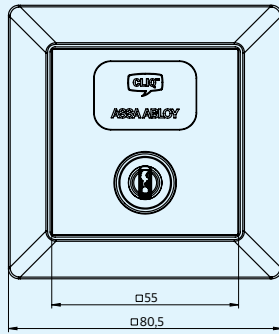

JUNG Alpine White