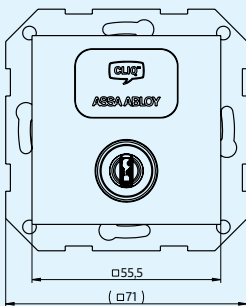

Versatile

Available in different colours and mounting options

CLIQ Indoor Reader

Specification

Technical data and features	
Housing material / colour	JUNG Stainless Steel (1); JUNG Alpine White (2); GIRA Alu (3); GIRA Pure White (4) <i>Frame / flush-mounted box not included in the scope of delivery</i>
Mounting options	Frame or flush-mounted box (optional)
Dimensions (W x H x D)	71 x 71 x 45 mm (minimum depth for flush-mounted box 60 mm)
Key adapter	Product-specific (eCLIQ / PROTEC ² CLIQ)
Connection	Offline
Interfaces	Free output: 1 A at 12 V AC or 24 V DC Adjustable switch time (approx. 1 – 10 s) with optional activation on key insertion or removal
Indicators	Operation indicator: White LED on the display Authorization status: Visual and acoustic signal in the key
Data storage	Yes
Security	Contact-based data transmission Optional: secure element on separate PCB (remote relay unit), max. distance 2 m
Encryption	AES / 3DES
Management software	The CLIQ Indoor Reader verifies the status of the inserted key and, if authorization is valid, switches the potential-free contact. Access rights are programmed via the CLIQ Web Manager, CLIQ Local Manager, or CLIQ Go software
Power	12 V DC to 24 V DC ± 10 % Current consumption at 12 V DC 0.1 A
Operating temperature range	-25 °C to +60 °C
Relative humidity	< 99 % (non-condensing)
Ingress protection	Indoor use only
Impact protection	No
Certification	CE

Dimensions in mm

GIRA Alu / Pure White

JUNG Alpine White

JUNG Stainless Steel

Frame mount

GIRA Alu / Pure White

JUNG Alpine White

JUNG Stainless Steel

GIRA Alu / Pure White

JUNG Stainless Steel

Flush-mounted box

© Images: All rights reserved by ASSA ABLOY.
 We reserve the right to make technical modifications.
 Version: AA_CLIQ_Reader_Indoor_Datasheet_2026-01_EMEIA