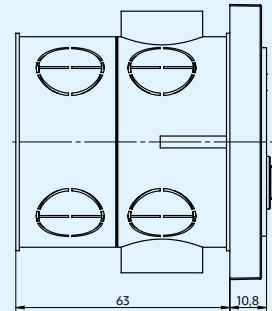

Versatile

Available in different colours and mounting options

CLIQ Indoor Reader

Specification

Technical data and features	
Housing material / colour	JUNG Stainless Steel (1); JUNG Alpine White (2); GIRA Alu (3); GIRA Pure White (4) <i>Frame / flush-mounted box not included in the scope of delivery</i>
Mounting options	Frame or flush-mounted box (optional)
Dimensions (W x H x D)	71 x 71 x 45 mm (minimum depth for flush-mounted box 60 mm)
Key adapter	Product-specific (eCLIQ / PROTEC ² CLIQ)
Connection	Offline
Interfaces	Free output: 1 A at 12 V AC or 24 V DC Adjustable switch time (approx. 1 – 10 s) with optional activation on key insertion or removal
Indicators	Operation indicator: White LED on the display Authorization status: Visual and acoustic signal in the key
Data storage	Yes
Security	Contact-based data transmission Optional: secure element on separate PCB (remote relay unit), max. distance 2 m
Encryption	AES / 3DES
Management software	The CLIQ Indoor Reader verifies the status of the inserted key and, if authorization is valid, switches the potential-free contact. Access rights are programmed via the CLIQ Web Manager, CLIQ Local Manager, or CLIQ Go software
Power	12 V DC to 24 V DC ± 10 % Current consumption at 12 V DC 0.1 A
Operating temperature range	-25 °C to +60 °C
Relative humidity	< 99 % (non-condensing)
Ingress protection	Indoor use only
Impact protection	No
Certification	CE

Dimensions in mm

GIRA Alu / Pure White

JUNG Alpine White

JUNG Stainless Steel

Frame mount

GIRA Alu / Pure White

JUNG Alpine White

JUNG Stainless Steel