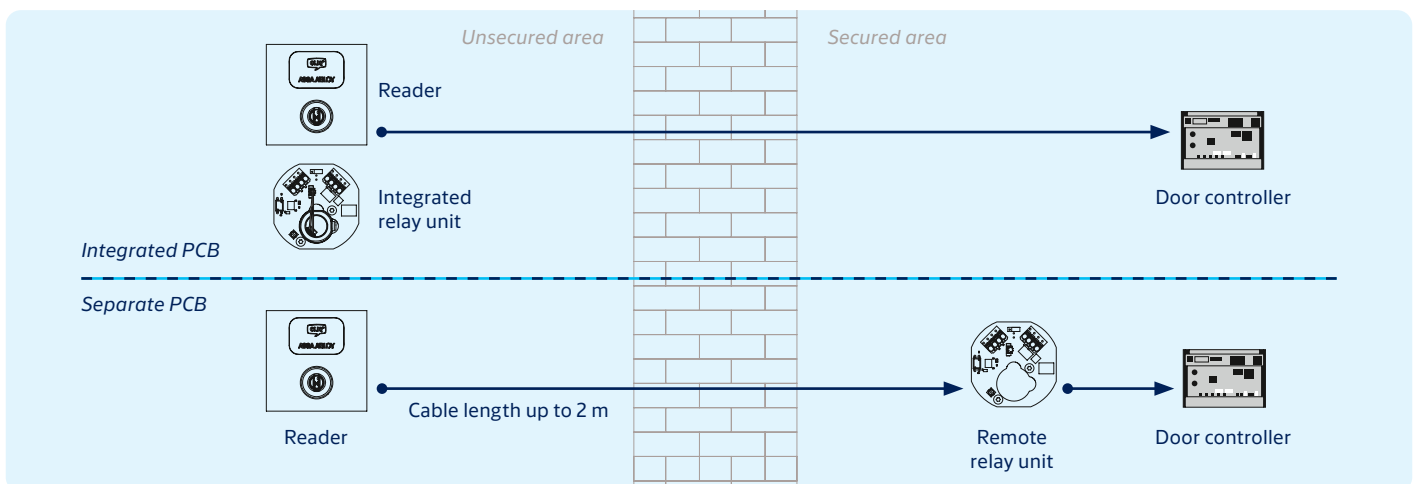

Convenient

Key only needs to be inserted, not turned, minimizing wear-and-tear

Secure

Optional remote relay unit adds a valuable extra layer of security

Flexible

Customizable switch delay, with optional activation on key insertion or removal

Versatile

Available in different colours and mounting options

CLIQ Indoor Reader

Specification

Technical data and features	
Housing material / colour	JUNG Stainless Steel (1); JUNG Alpine White (2); GIRA Alu (3); GIRA Pure White (4) <i>Frame / flush-mounted box not included in the scope of delivery</i>
Mounting options	Frame or flush-mounted box (optional)
Dimensions (W x H x D)	71 x 71 x 45 mm (minimum depth for flush-mounted box 60 mm)
Key adapter	Product-specific (eCLIQ / PROTEC ² CLIQ)
Connection	Offline
Interfaces	Free output: 1 A at 12 V AC or 24 V DC Adjustable switch time (approx. 1 – 10 s) with optional activation on key insertion or removal
Indicators	Operation indicator: White LED on the display Authorization status: Visual and acoustic signal in the key
Data storage	Yes
Security	Contact-based data transmission Optional: secure element on separate PCB (remote relay unit), max. distance 2 m
Encryption	AES / 3DES
Management software	The CLIQ Indoor Reader verifies the status of the inserted key and, if authorization is valid, switches the potential-free contact. Access rights are programmed via the CLIQ Web Manager, CLIQ Local Manager, or CLIQ Go software
Power	12 V DC to 24 V DC ± 10 % Current consumption at 12 V DC 0.1 A
Operating temperature range	-25 °C to +60 °C
Relative humidity	< 99 % (non-condensing)
Ingress protection	Indoor use only
Impact protection	No
Certification	CE