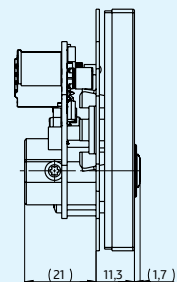

JUNG Stainless Steel

Flush-mounted box

© Images: All rights reserved by ASSA ABLOY.
We reserve the right to make technical modifications.
Version: AA_CLIQ_Reader_Indoor_Datasheet_2026-01_EMEIA

ASSA ABLOY
Opening Solutions EMEIA
Digital and Access Solutions
Dukes Court
Duke Street
Woking
GU21 5BH
United Kingdom

ASSA ABLOY

assaabloy.com