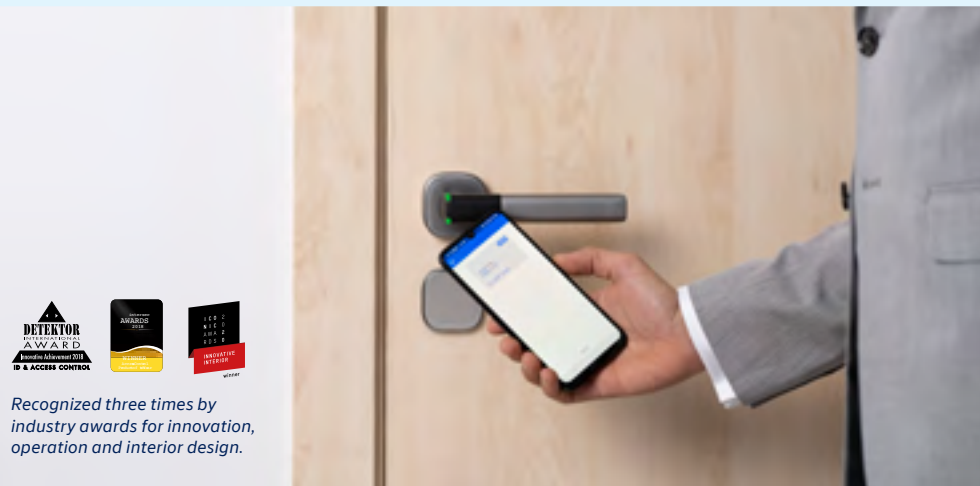

E100 supports
Electronic privacy,
Escape and Return,
and Emergency
code functions

Aperio H100

Wireless handle with RFID and Bluetooth/NFC reader

Powerful access control inside an award-winning door handle

Aperio H100 packs the power and flexibility of wireless access control into one slim, cleverly designed, battery-powered door handle. With easy retrofitting to almost any interior door and comprehensive RFID support, the Aperio H100 handle makes it cost-effective to boost security for sensitive offices, storerooms, archives, meeting rooms and more.

Aperio C100

Wireless cylinder with RFID and Bluetooth/NFC reader

The non-disruptive way to extend access control

The Aperio C100 Cylinder is a wireless locking device suited to almost any internal door — from offices and meeting rooms to classrooms, stock rooms and bedrooms. The C100 Cylinder fits all mortice locks, including on glass doors. It comes in single- and double- knob, DIN, Scandinavian and Swiss cylinder body versions with metal knob cover. Server rack and panic device versions available.