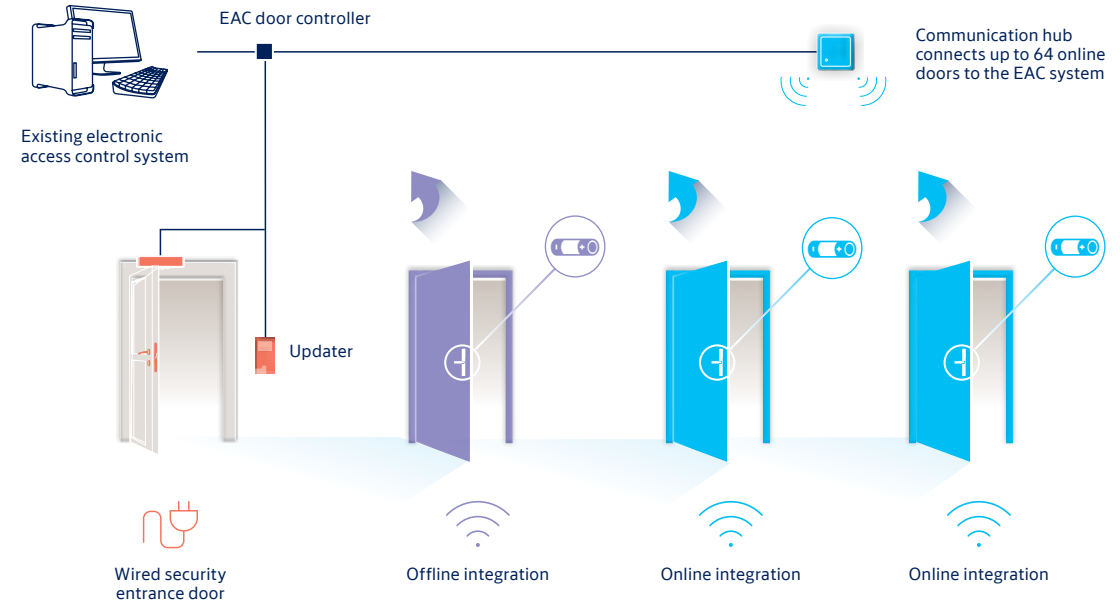

Integrate more doors into your existing access control system by adding Aperio wireless locks.

Aperio's open technology guarantees integration and compatibility

With your existing EAC or security management system
 Aperio natively integrates with more than 130 different systems globally - and counting.

[More on page 7](#)

Choose the integration you need and change it as your security evolves

Aperio Online integration: Door monitoring in real time

Aperio Online integrations offer real-time lock-to-system, instant audit trails and remote locking/unlocking function. Online integration puts you in total control of access and equips you to react quickly to any emergency.

Aperio Offline integration: Access rights on card via updater

Individual lock and user permissions updates may be completed remotely or locally, via update readers.

With Aperio, you can combine Offline and Online doors without the need to replace or modify locks.

Only native integration is true integration

Aperio's unique design makes your wireless devices part of the existing system, rather than an add-on. There's no additional database setup. Administrators update one interface, one database. All Aperio devices are controlled and operated entirely within the EAC system.