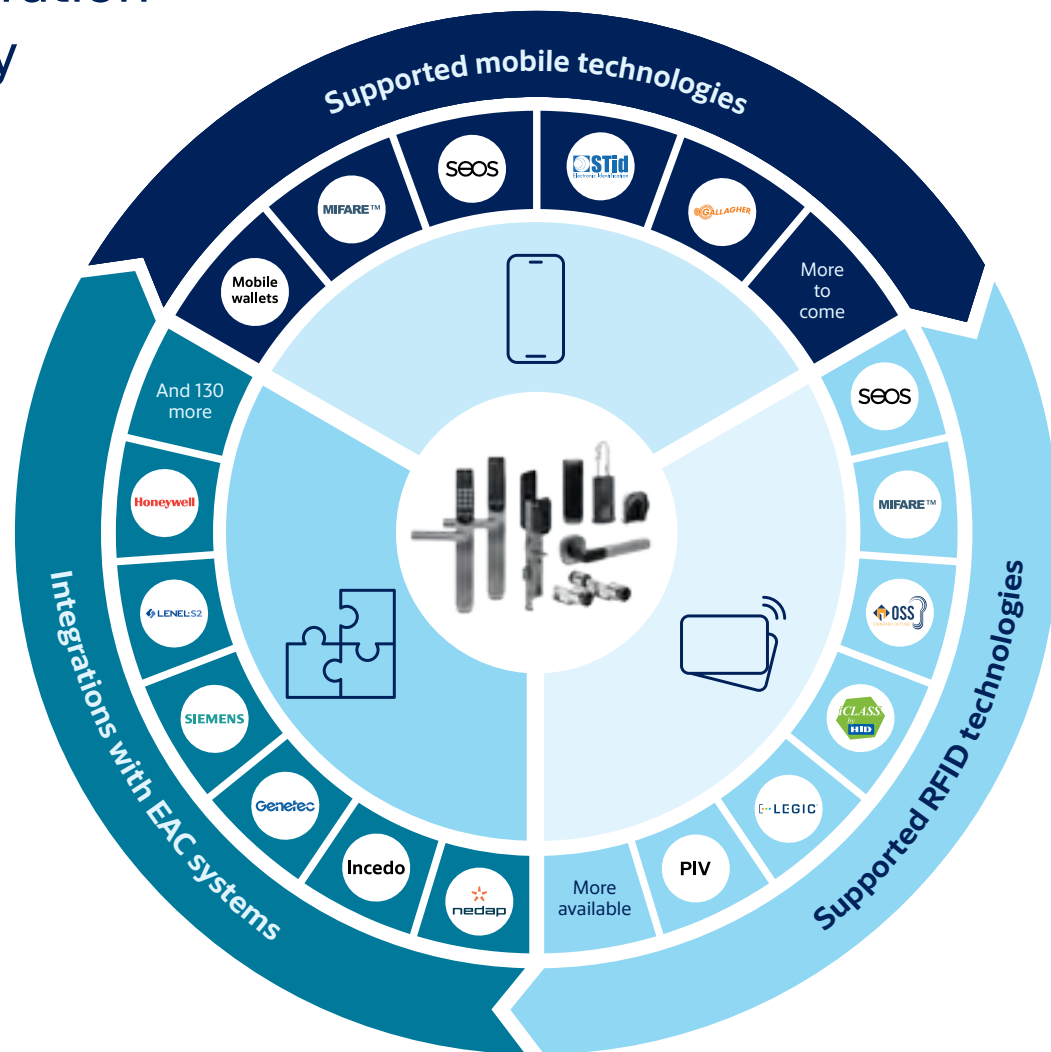

Additionally, multiple security solutions means there is no central audit trail, in some solutions no audit trail at all. It becomes almost impossible to quickly change or delete a user or key's access rights or retrieve a detailed log of activity.

What if there was a better way to manage access into and around your buildings?

Solve your lost key problem with secure RFID and mobile credentials

Upgrade access control and forget about keys

By choosing Aperio, you can integrate doors, cabinets, cupboards, server racks, and more with your existing access system - without wiring or cabling. With wireless access control you:

- Easily add security throughout your premises, not only at the perimeter
- Control access in real time
- Automate audit trail capabilities to ensure security and compliance
- Open doors with secure RFID smart cards and/or your smartphone. If lost, you revoke them instantly
- Add, delete and change user access rights from a single management point

Integrate more doors into your existing access control system by adding Aperio wireless locks.

Aperio's open technology guarantees integration and compatibility

With your existing EAC or security management system
 Aperio natively integrates with more than 130 different systems globally - and counting.