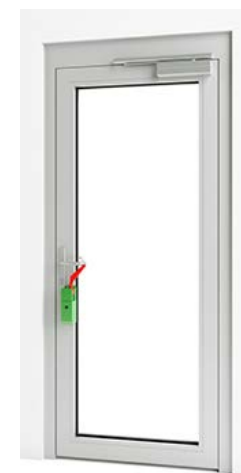

Solution family: Exterior Door Solution

Solution group: Single-Steel/Aluminium-Self Closing-Panic Device-Escape Route

Description

ASSA ABLOY Sicherheitstechnik -Emergency Exit Door Solution from the ASSA ABLOY Germany. EXITalarm is an emergency exit door alarm, which detects when the door handle is turning.

Equipped with an OneSystem self-locking panic mortise lock and Door closer with Cam-Motion® technology. The lock/door will be self-locked automatically as soon as the door closer has closed the door.

Typical applications:

Public, Education, School, University, Shopping Mall, Commercial, Congress

Hardware Set

- Security Panic Lock Mechanical, OneSystem, Standard: EN 179 and EN 1125
- Security Fittings, OneSystem (Handle Inside + Fixed Knob Outside), Standard: DIN EN 1906, DIN EN 179, DIN 18273
- Door Closer Cam-Motion®, Standard: DIN EN 1154
- EXITalarm, Alarm in case of misuse of an emergency exit

Interior