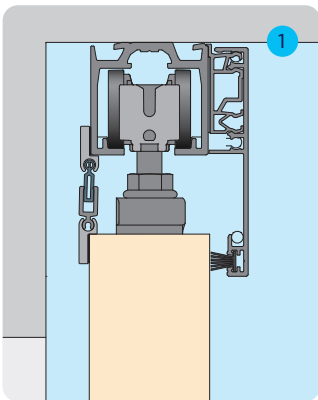

Application examples

1. Ceiling mounting variant B-B