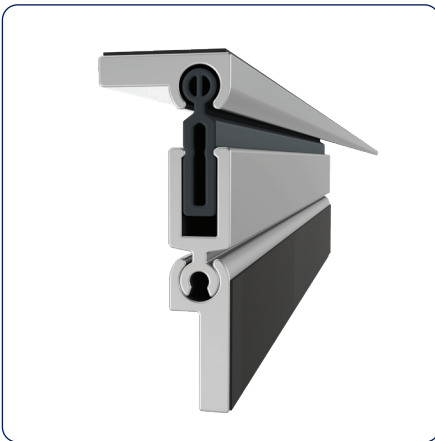

Planet SN / Planet SD

 Planet
ASSA ABLOY

Acoustic insulation solutions for sliding doors

Planet SN – sliding door zero force

Functions

Floor surface

Door types

The Planet SN drop-down seal provides your sliding door with sound, smoke and light protection without compromising the feather-light operating comfort.

Important features

- Drop-down seal for sliding doors that do not require door locking due to zero-force release (release force only 1 N/m)
- Stroke of 7-16 mm through three different floor guides for ground air 7–10 / 10–13 / 13–16 mm
- Compact, space-saving solution with integrated floor guide groove
- Automatic compensation for uneven grounds
- Sound insulation value up to 44 dB with optimum sealing (at 7 mm ground clearance)
- High-quality silicone lip, adjustable lateral protrusion
- Can be shortened on the closing edge side to the next smaller stock length and can be additionally shortened by 45 mm on the release side
- Seal can be easily removed by loosening the fastening bracket

Important features

- Can be integrated into almost all sliding door systems thanks to compact dimensions and variable installation options
- Forceless operation for high comfort and improved accessibility
- Compatible with soft-close systems
- Simple assembly with self-balancing elements reduces assembly set-up and thus also the system costs

How it works

The support profiles are attached to the running rail, wall or ceiling as well as to the door leaf, while the self-adjusting sealing element seamlessly connects the two support profiles. This results in optimum sealing at all times without tedious adjustment work. The sealing rail closes the transitions to the vertical seal smoothly, significantly increasing the sound insulation of a sliding door.