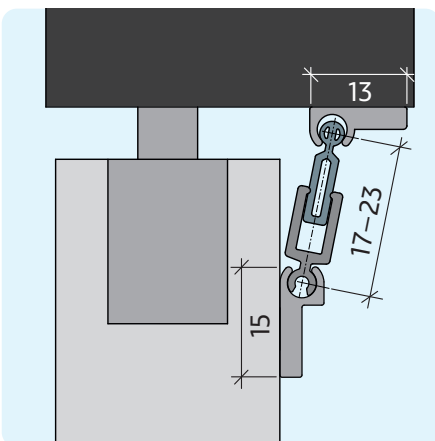

Technical data

Profile material	anodised aluminium
Seal profile	high-quality silicone
Special lengths	max. 3000 mm in one piece, but can be extended
Can be shortened	unlimited
Mounting	adhesive tape (pre-assembled), not included with individual components!