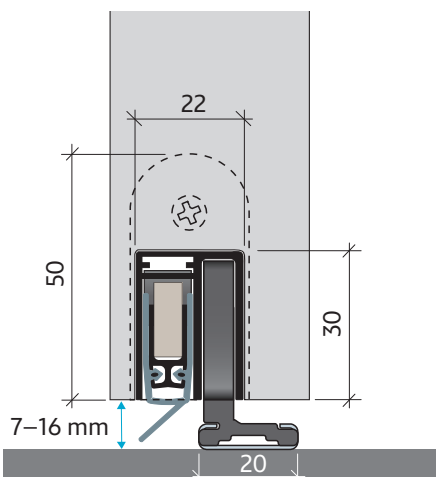

Important features

- Drop-down seal for sliding doors that do not require door locking due to zero-force release (release force only 1 N/m)
- Stroke of 7-16 mm through three different floor guides for ground air 7–10 / 10–13 / 13–16 mm
- Compact, space-saving solution with integrated floor guide groove
- Automatic compensation for uneven grounds
- Sound insulation value up to 44 dB with optimum sealing (at 7 mm ground clearance)
- High-quality silicone lip, adjustable lateral protrusion
- Can be shortened on the closing edge side to the next smaller stock length and can be additionally shortened by 45 mm on the release side
- Seal can be easily removed by loosening the fastening bracket

Including accessories

- Planet floor guide set SN, short, DIN R or DIN L, for ground air 7-10/10-13/13-16 mm, Planet assembly set SN, DIN R or DIN L

Technical data

Profile material	aluminium, 22 x 30 mm
Groove size	22.3 mm wide and 30.5 to 35 mm deep
Seal profile	high-quality silicone
Seal height	7–16 mm
Floor guides	3 pcs. for floor air 7–10/10–13/13–16 mm
Sound insulation value	up to 44 dB at air gap 7 mm
Stock lengths	800, 925, 1050, 1175, 1300, 1425, 1550, 1675 mm
Special lengths	on request up to 6000 mm
Short range	125 mm (+ max. 45 mm gear side)
Can be shortened	yes
Mounting	on the side with stainless steel mounting bracket and screws
Test certificates	On request