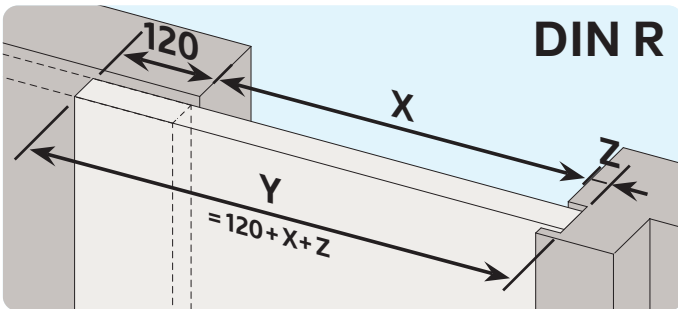

Versions

Planet SN (sliding door), RD (smoke-proof) | 44 dB

		DIN L	DIN R
Length	Can be shortened to	Art. no.	Art. no.
800 mm	>675 mm	105080L	105080R
925 mm	>800 mm	105093L	105093R
1050 mm	>925 mm	105105L	105105R
1175 mm	>1050 mm	105118L	105118R
1300 mm	>1175 mm	105130L	105130R
1425 mm	>1300 mm	105143L	105143R
1550 mm	>1425 mm	105155L	105155R
1675 mm	>1550 mm	105168L	105168R
<2000 mm	per metre	105600L	105600R

Options

	Art. no.
Cut to fixed size	900200
Silicon protrusion	900440

Accessories

	Art. no.
Planet assembly set SN, for wooden doors, DIN L (left handed)	902034
Planet assembly set SN, black, for wooden doors, DIN L (left handed)	902656
Planet assembly set SN, for wooden doors, DIN R (right handed)	902033
Planet assembly set SN, black, for wooden doors, DIN R (right handed)	902657
Floor guide SN set (short), DIN L (left handed)	902036
Floor guide SN set (short), DIN R (right handed)	902035
Floor guide SN set (short), black, DIN R (right handed)	902659
Floor guide SN set (short), black, DIN L (left handed)	902658