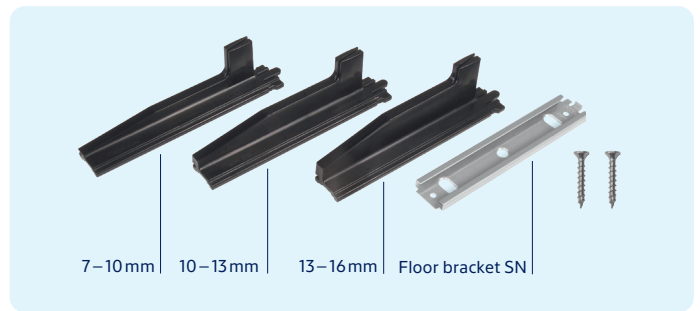

Important features

- Drop-down seal for sliding doors that do not require door locking due to zero-force release (release force only 1 N/m)
- Stroke of 7-16 mm through three different floor guides for ground air 7–10 / 10–13 / 13–16 mm
- Compact, space-saving solution with integrated floor guide groove
- Automatic compensation for uneven grounds
- Sound insulation value up to 44 dB with optimum sealing (at 7 mm ground clearance)
- High-quality silicone lip, adjustable lateral protrusion
- Can be shortened on the closing edge side to the next smaller stock length and can be additionally shortened by 45 mm on the release side
- Seal can be easily removed by loosening the fastening bracket

Including accessories

- Planet floor guide set SN, short, DIN R or DIN L, for ground air 7-10/10-13/13-16 mm, Planet assembly set SN, DIN R or DIN L

Technical data

Profile material	aluminium, 22 x 30 mm
Groove size	22.3 mm wide and 30.5 to 35 mm deep
Seal profile	high-quality silicone
Seal height	7–16 mm
Floor guides	3 pcs. for floor air 7–10/10–13/13–16 mm
Sound insulation value	up to 44 dB at air gap 7 mm
Stock lengths	800, 925, 1050, 1175, 1300, 1425, 1550, 1675 mm
Special lengths	on request up to 6000 mm
Short range	125 mm (+ max. 45 mm gear side)
Can be shortened	yes
Mounting	on the side with stainless steel mounting bracket and screws
Test certificates	On request

Drop-down seal Planet SN for sliding doors

Planet floor guide set SN short, black: 3 ramped guides for door gap 7–16 mm and floor bracket (optional)

Planet assembly set SN, black (optional)

Versions

Planet SN (sliding door), RD (smoke-proof) | 44 dB

Including accessories

- Planet SD assembly set

Technical data

Profile material	anodised aluminium
Seal profile	high-quality silicone
Special lengths	max. 3000 mm in one piece, but can be extended
Can be shortened	unlimited
Mounting	adhesive tape (pre-assembled), not included with individual components!