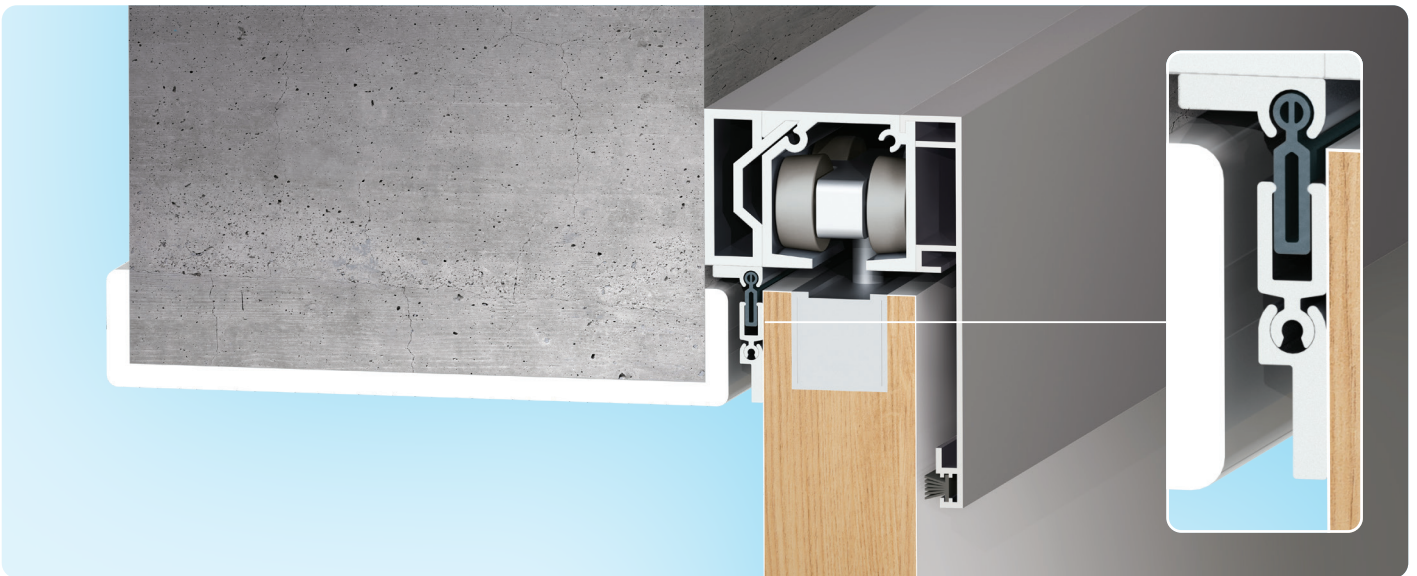

Technical data

Profile material	anodised aluminium
Seal profile	high-quality silicone
Special lengths	max. 3000 mm in one piece, but can be extended
Can be shortened	unlimited
Mounting	adhesive tape (pre-assembled), not included with individual components!