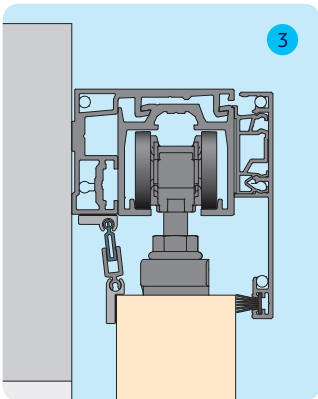

3. Wall mounting with variant A-B glued on the inside