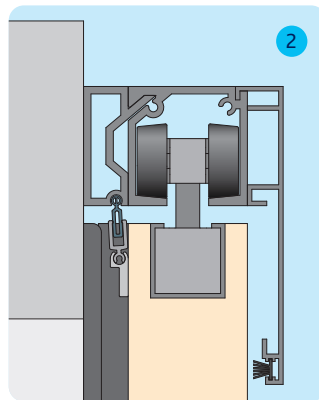

How it works

The support profiles are attached to the running rail, wall or ceiling as well as to the door leaf, while the self-adjusting sealing element seamlessly connects the two support profiles. This results in optimum sealing at all times without tedious adjustment work. The sealing rail closes the transitions to the vertical seal smoothly, significantly increasing the sound insulation of a sliding door.

Application examples

1. Ceiling mounting variant B-B

2. Wall mounting with integration into running rail and B-profile

3. Wall mounting with variant A-B glued on the inside

4. Wall mounting with variant A-B glued on the outside