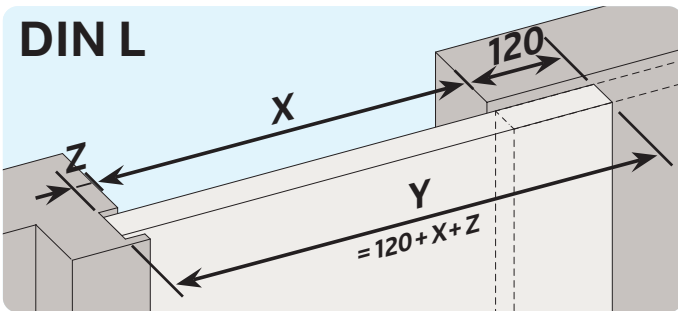

Versions

Planet SN (sliding door), RD (smoke-proof) | 44 dB

		DIN L	DIN R
Length	Can be shortened to	Art. no.	Art. no.
800 mm	>675 mm	105080L	105080R
925 mm	>800 mm	105093L	105093R
1050 mm	>925 mm	105105L	105105R
1175 mm	>1050 mm	105118L	105118R
1300 mm	>1175 mm	105130L	105130R
1425 mm	>1300 mm	105143L	105143R
1550 mm	>1425 mm	105155L	105155R
1675 mm	>1550 mm	105168L	105168R
<2000 mm	per metre	105600L	105600R

Options

	Art. no.
Cut to fixed size	900200
Silicon protrusion	900440

Accessories

	Art. no.
Planet assembly set SN, for wooden doors, DIN L (left handed)	902034
Planet assembly set SN, black, for wooden doors, DIN L (left handed)	902656
Planet assembly set SN, for wooden doors, DIN R (right handed)	902033
Planet assembly set SN, black, for wooden doors, DIN R (right handed)	902657
Floor guide SN set (short), DIN L (left handed)	902036
Floor guide SN set (short), DIN R (right handed)	902035
Floor guide SN set (short), black, DIN R (right handed)	902659
Floor guide SN set (short), black, DIN L (left handed)	902658