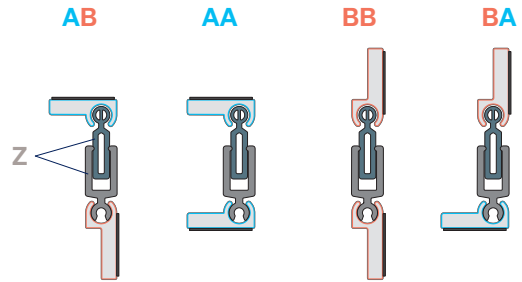

Installation options

The Planet brand offers a wide range of options to combine the profiles according to your specifications. Choose the right combination for your sliding door from the different options.