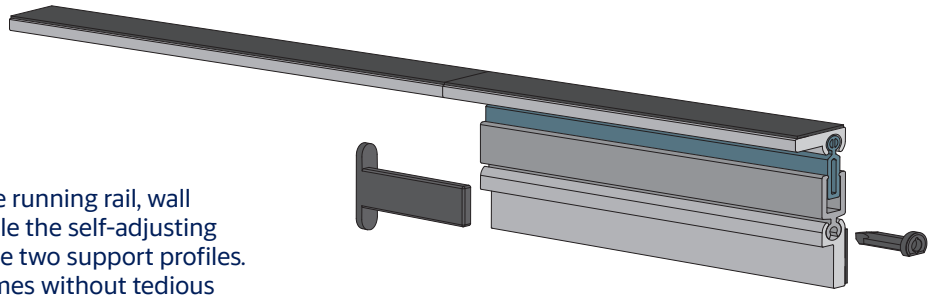

Important features

- Can be integrated into almost all sliding door systems thanks to compact dimensions and variable installation options
- Forceless operation for high comfort and improved accessibility
- Compatible with soft-close systems
- Simple assembly with self-balancing elements reduces assembly set-up and thus also the system costs

How it works

The support profiles are attached to the running rail, wall or ceiling as well as to the door leaf, while the self-adjusting sealing element seamlessly connects the two support profiles. This results in optimum sealing at all times without tedious adjustment work. The sealing rail closes the transitions to the vertical seal smoothly, significantly increasing the sound insulation of a sliding door.