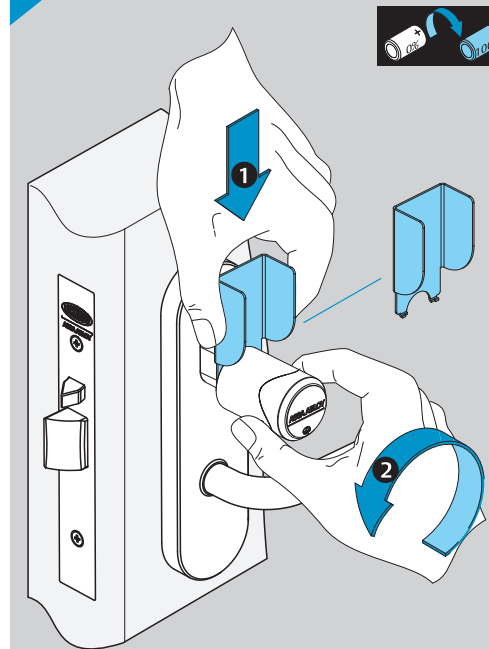

C BATTERY REPLACEMENT

D BATTERY REPLACEMENT

ASSA ABLOY
 The global leader in door opening solutions

C100 SERIES APERIO CYLINDER
INSTALLATION INSTRUCTIONS

Accessory pack for Synergy mortice lock

1

2

3

4

5

A

BATTERY REPLACEMENT

B

BATTERY REPLACEMENT