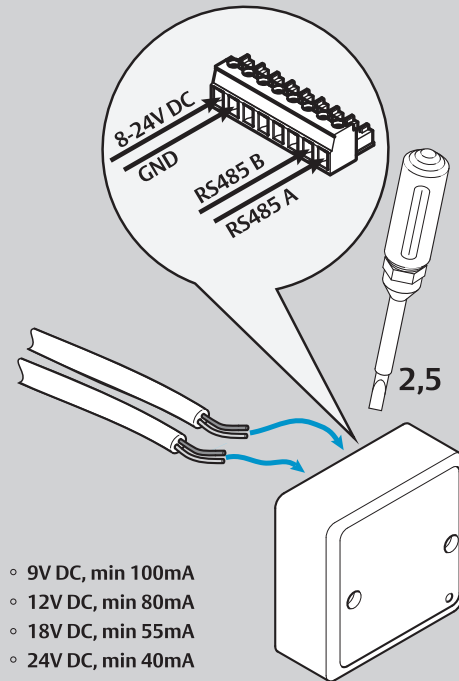

C BATTERY REPLACEMENT

D BATTERY REPLACEMENT

ASSA ABLOY
 The global leader in door opening solutions

C100 SERIES APERIO CYLINDER
INSTALLATION INSTRUCTIONS

Accessory pack for Synergy mortice lock

1

2

3

4

5

A

BATTERY REPLACEMENT

B

BATTERY REPLACEMENT