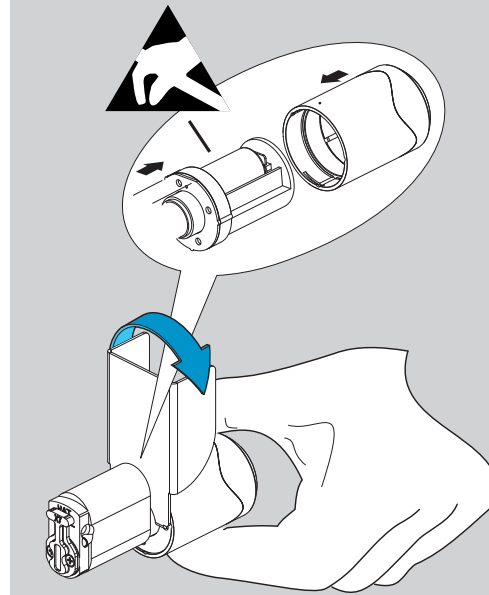

C BATTERY REPLACEMENT

D BATTERY REPLACEMENT

ASSA ABLOY
 The global leader in door opening solutions

C100 SERIES APERIO CYLINDER
INSTALLATION INSTRUCTIONS

Accessory pack for Synergy mortice lock

1

2

3