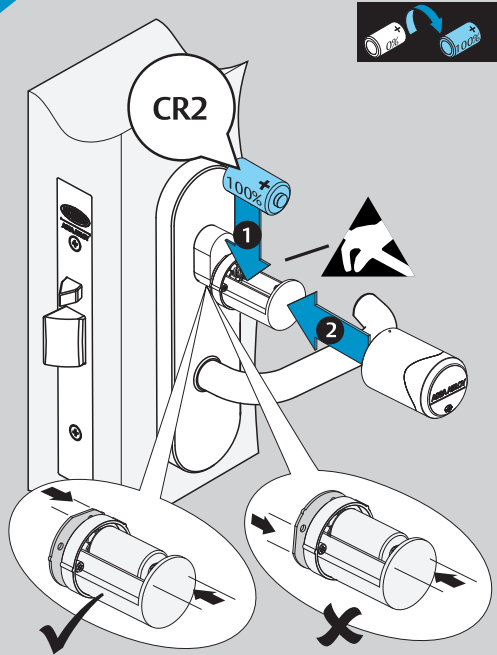

C BATTERY REPLACEMENT

D BATTERY REPLACEMENT

ASSA ABLOY
 The global leader in door opening solutions

C100 SERIES APERIO CYLINDER
INSTALLATION INSTRUCTIONS

Accessory pack for Synergy mortice lock

1

2

3