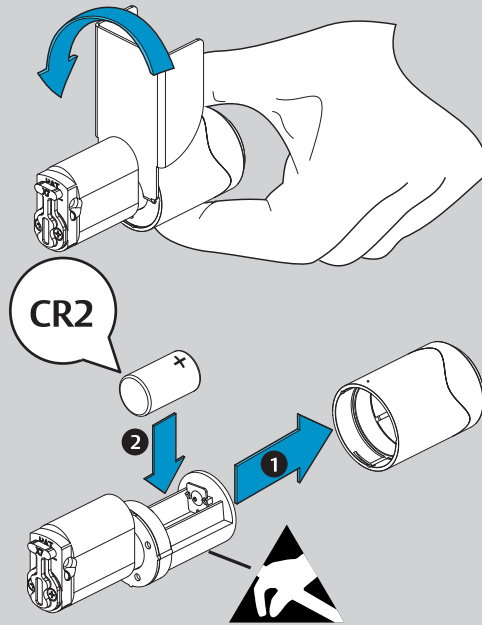

C BATTERY REPLACEMENT

D BATTERY REPLACEMENT

ASSA ABLOY
 The global leader in door opening solutions

C100 SERIES APERIO CYLINDER
INSTALLATION INSTRUCTIONS

Accessory pack for Synergy mortice lock

1

2

3