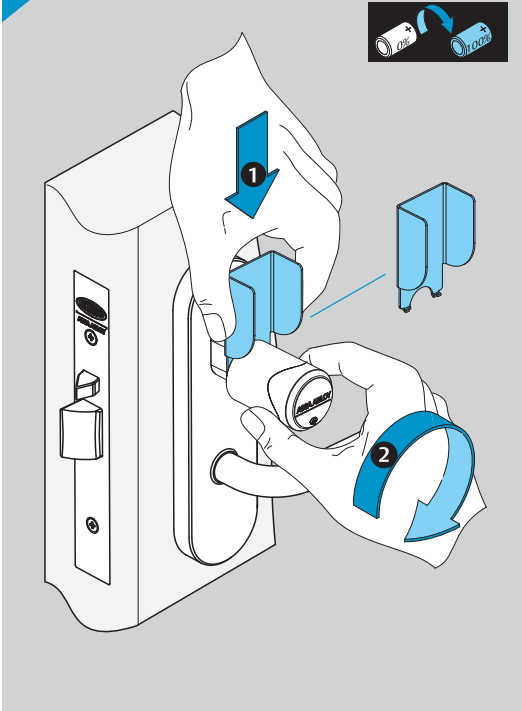

C BATTERY REPLACEMENT

D BATTERY REPLACEMENT

ASSA ABLOY
 The global leader in door opening solutions

C100 SERIES APERIO CYLINDER
INSTALLATION INSTRUCTIONS

Accessory pack for Synergy mortice lock

1

2

3