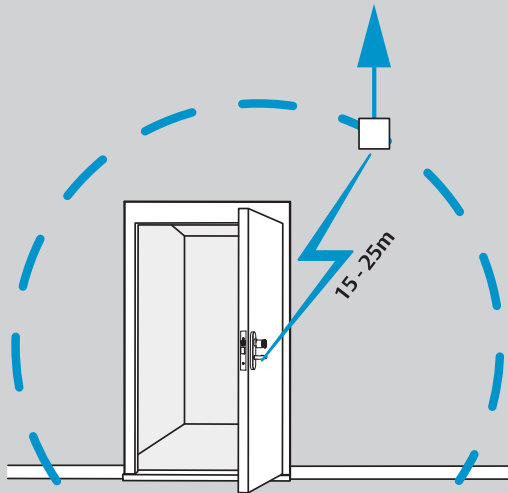

1

2

3

4

5

A

BATTERY REPLACEMENT

B

BATTERY REPLACEMENT