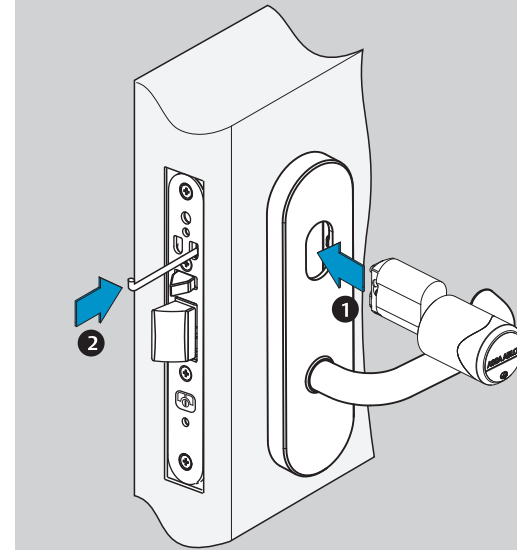

C BATTERY REPLACEMENT

D BATTERY REPLACEMENT

ASSA ABLOY
 The global leader in door opening solutions

C100 SERIES APERIO CYLINDER
INSTALLATION INSTRUCTIONS

Accessory pack for Synergy mortice lock

1

2

3