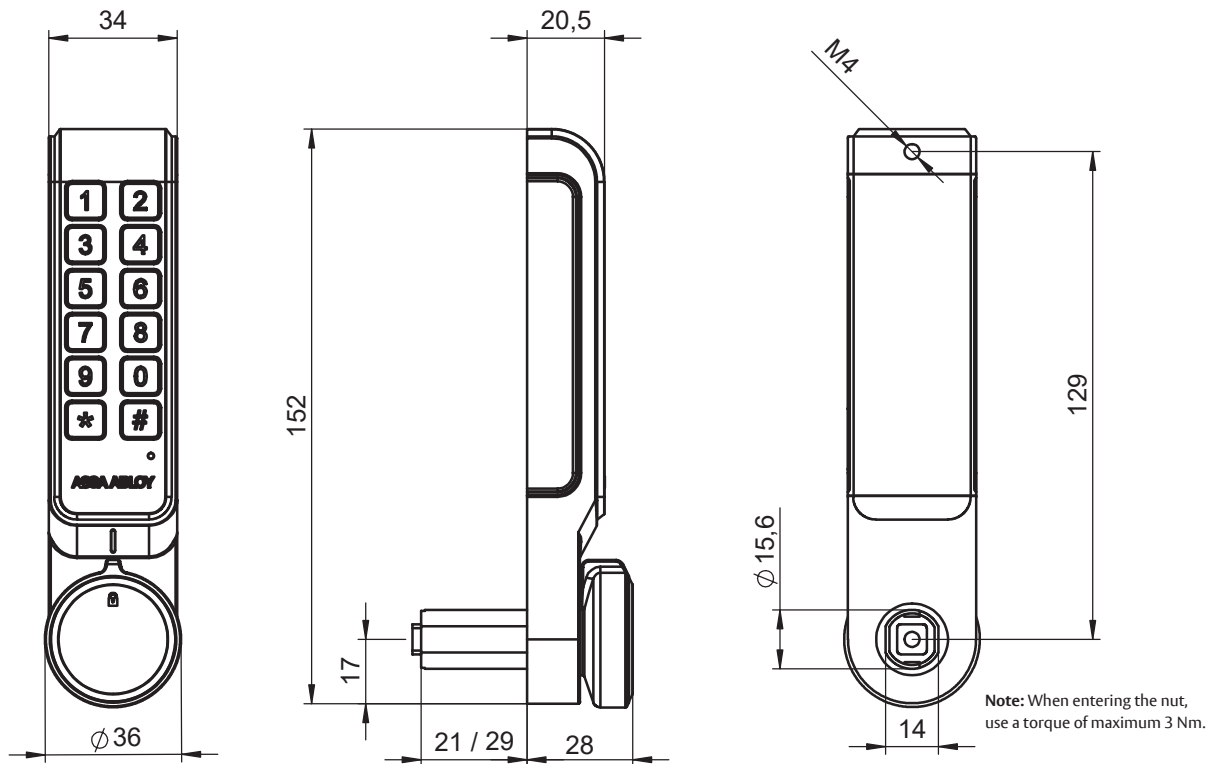

### Technical Data

- Batteries: 3 AAA  
Number of openings before battery change: 25 000
- Maximum number of user codes: 10
- USB-port: Micro Type B with external power source.

Article numbers Locks	
PIN Vertikal-Short	493310 000000
PIN Vertikal-Long	493311 000000
PIN RH-Short	493320 000000
PIN RH-Long	493321 000000
PIN LH-Short	493330 000000
PIN LH-Long	493331 000000
Article numbers accesories	
Rubber Gasket	493390 000000