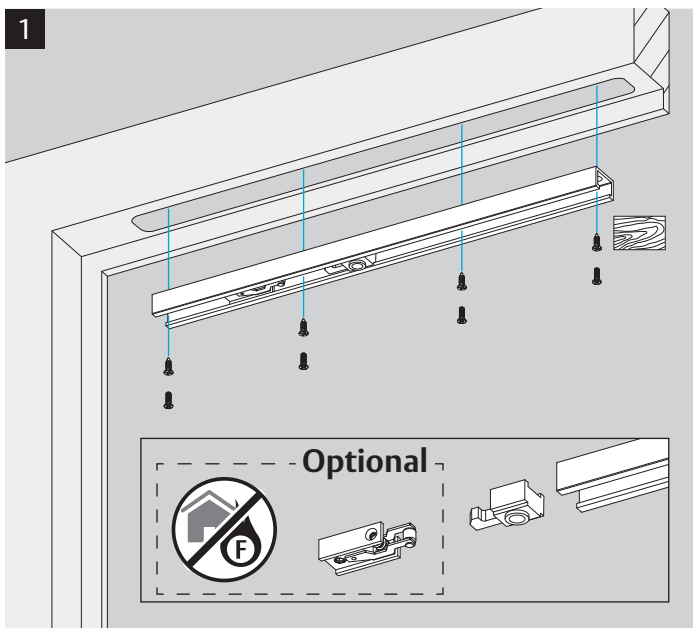

DC830U Installation Instructions

ASSA ABLOY

D001423100

www.assaabloy.com/dop

	Size 2	Size 3	Size 4
DC830U	-6	0	9

5 mm

15°-0°

120°-15°