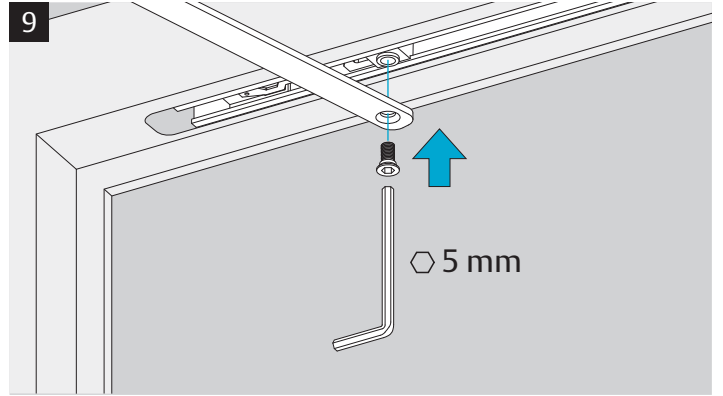

DC830U Installation Instructions

ASSA ABLOY

D001423100

www.assaabloy.com/dop

	Size 2	Size 3	Size 4
DC830U	-6	0	9

5 mm

15°-0°

120°-15°