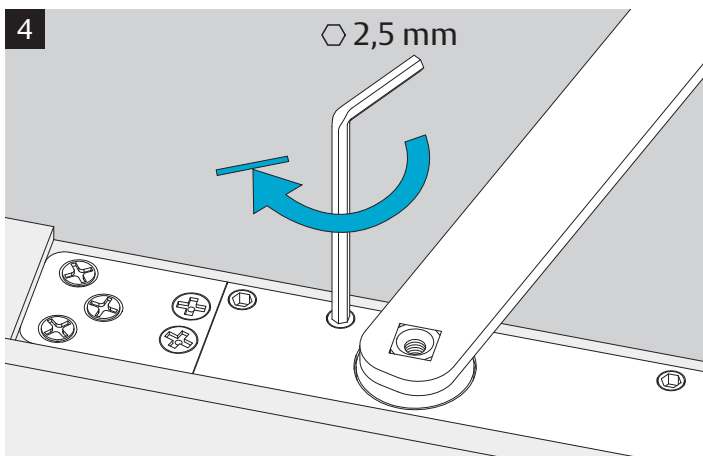

DC830U Installation Instructions

ASSA ABLOY

D001423100

www.assaabloy.com/dop

	Size 2	Size 3	Size 4
DC830U	-6	0	9

5 mm

15°-0°

120°-15°