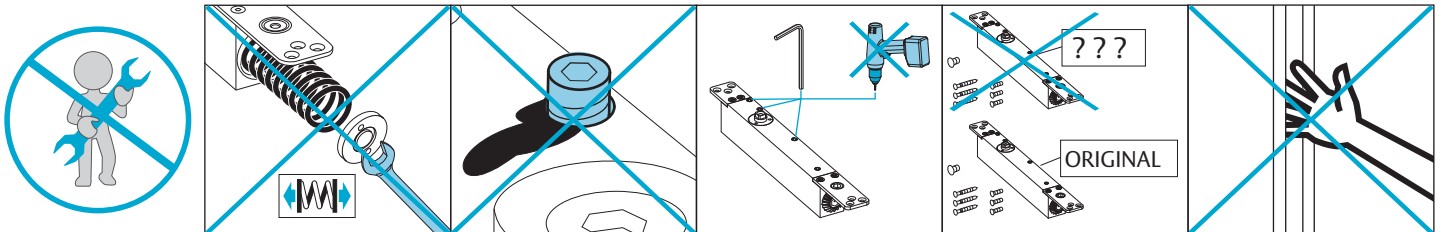

Size 2	Size 3	Size 4
DC830U	-6	0	9

5 mm

15°-0°

120°-15°

60°-85°

2,5 mm