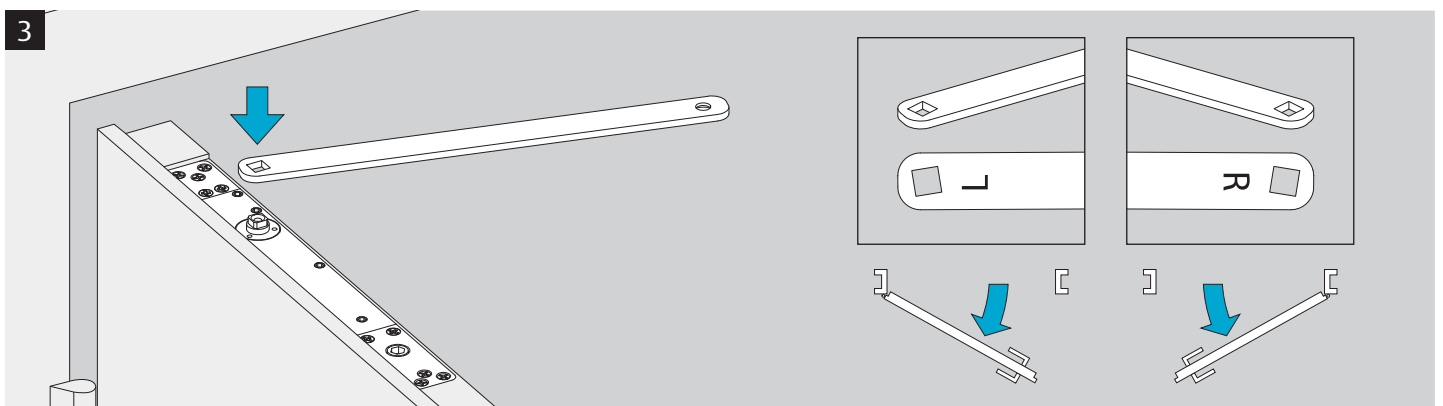

DC830U Installation Instructions

ASSA ABLOY

D001423100

www.assaabloy.com/dop

	Size 2	Size 3	Size 4
DC830U	-6	0	9

5 mm

15°-0°

120°-15°