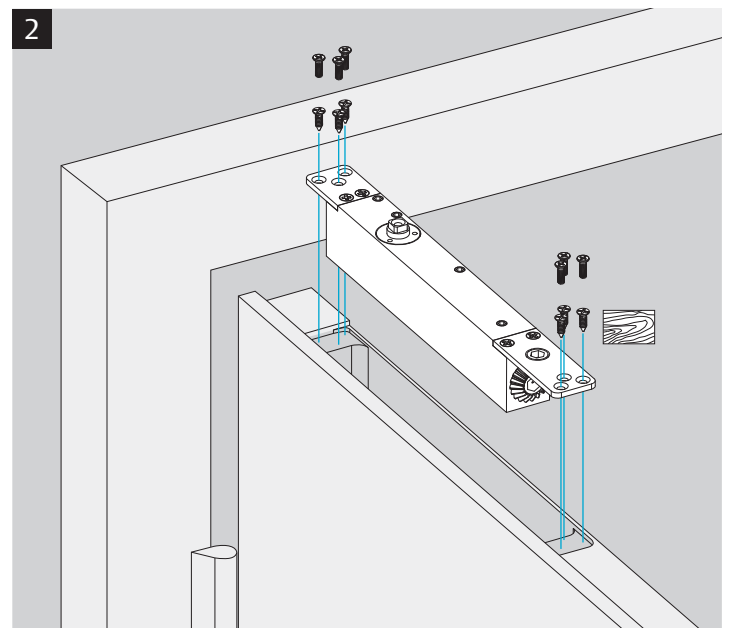

DC830U Installation Instructions

ASSA ABLOY

D001423100

www.assaabloy.com/dop

	Size 2	Size 3	Size 4
DC830U	-6	0	9

5 mm

15°-0°

120°-15°