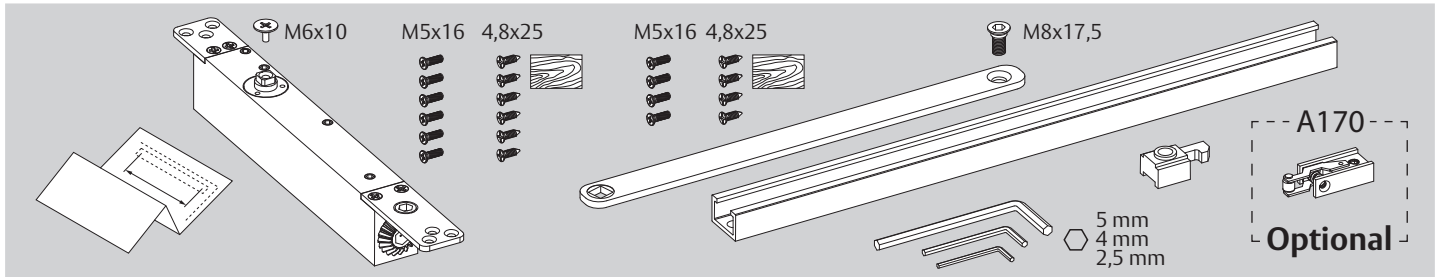

DC830U Installation Instructions

ASSA ABLOY

D001423100

www.assaabloy.com/dop

	Size 2	Size 3	Size 4
DC830U	-6	0	9

5 mm

15°-0°

120°-15°