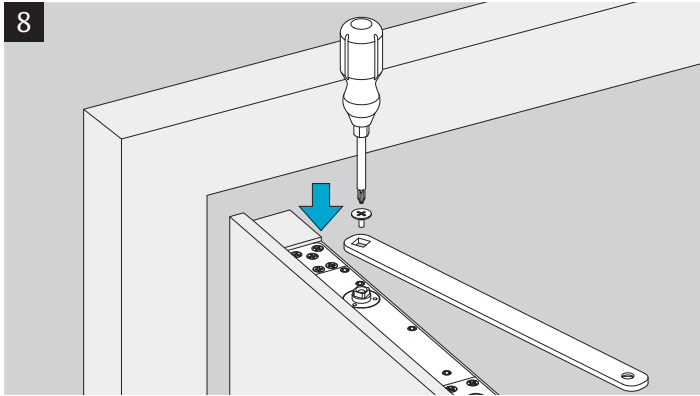

DC830U Installation Instructions

ASSA ABLOY

D001423100

www.assaabloy.com/dop

	Size 2	Size 3	Size 4
DC830U	-6	0	9

5 mm

15°-0°

120°-15°