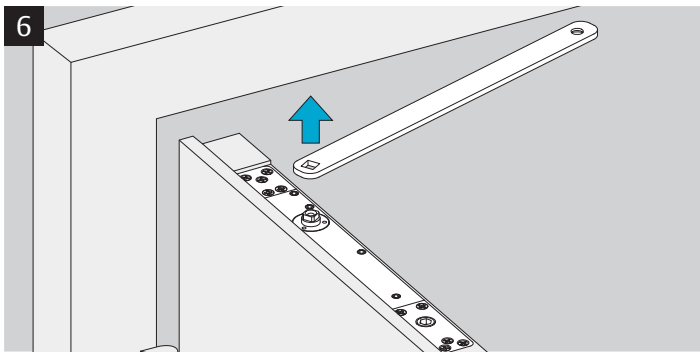

DC830U Installation Instructions

ASSA ABLOY

D001423100

www.assaabloy.com/dop

	Size 2	Size 3	Size 4
DC830U	-6	0	9

5 mm

15°-0°

120°-15°