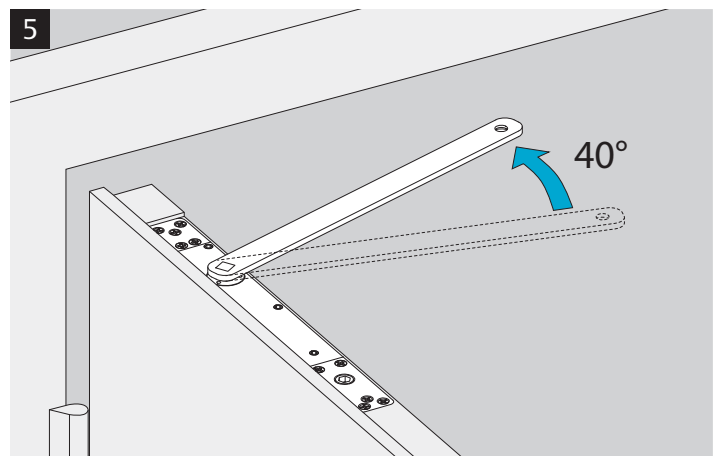

DC830U Installation Instructions

ASSA ABLOY

D001423100

www.assaabloy.com/dop

	Size 2	Size 3	Size 4
DC830U	-6	0	9

5 mm

15°-0°

120°-15°