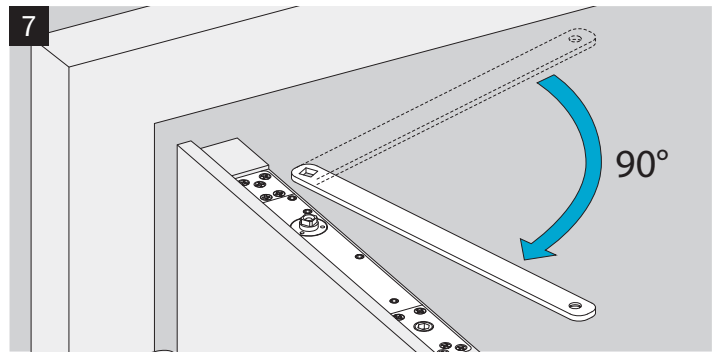

DC830U Installation Instructions

ASSA ABLOY

D001423100

www.assaabloy.com/dop

	Size 2	Size 3	Size 4
DC830U	-6	0	9

5 mm

15°-0°

120°-15°