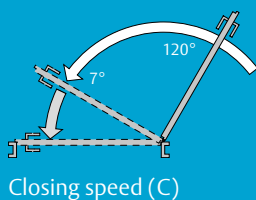

- Certified in compliance with UL 228/ULC-S133, UL 10C, size 2-4
- Suitable for fire and smoke protection doors
- For single leaf doors up to 1100 mm width and from 44 mm thickness
- Barrier-free according to CEN/TR 15894

Independent adjustment via front-facing valves

DC830U

Technical attributes, certification and order information

Technical attributes

Closing force	size 2-4
Maximum leaf width	1100 mm
Minimum leaf thickness	44 mm
Closing speed (C)	Variable between 120° and 7°
Latch speed (L)	Variable between 7° and 0°
Backcheck (B)	Variable above 75°
Maximum opening angle	~120°
Door system	Single leaf
Handing	Left- / right-handed
Dimensions (H x D x L)	46 x 33 x 273 mm