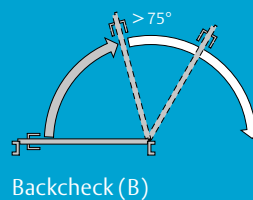

- Certified in compliance with UL 228/ULC-S133, UL 10C, size 2-4
- Suitable for fire and smoke protection doors
- For single leaf doors up to 1100 mm width and from 44 mm thickness
- Barrier-free according to CEN/TR 15894

Independent adjustment via front-facing valves

DC830U

Technical attributes, certification and order information

Technical attributes

Closing force	size 2-4
Maximum leaf width	1100 mm
Minimum leaf thickness	44 mm
Closing speed (C)	Variable between 120° and 7°
Latch speed (L)	Variable between 7° and 0°
Backcheck (B)	Variable above 75°
Maximum opening angle	~120°
Door system	Single leaf
Handing	Left- / right-handed
Dimensions (H x D x L)	46 x 33 x 273 mm