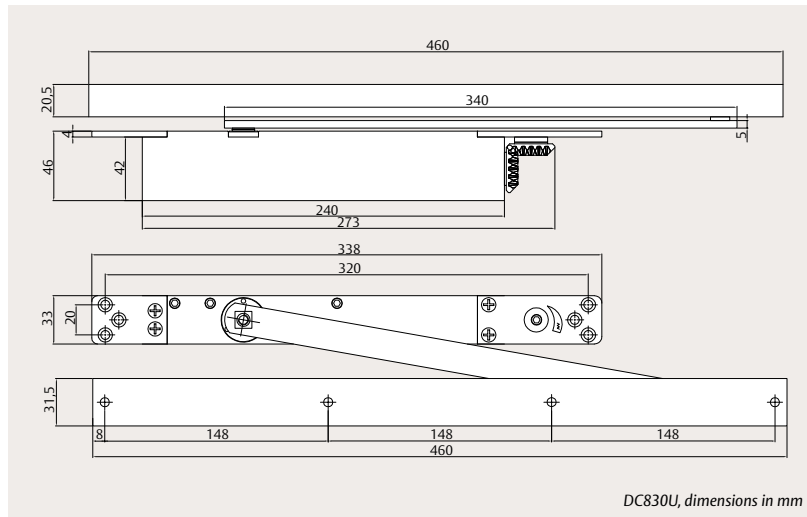

- Certified in compliance with UL 228/ULC-S133, UL 10C, size 2-4
- Suitable for fire and smoke protection doors
- For single leaf doors up to 1100 mm width and from 44 mm thickness
- Barrier-free according to CEN/TR 15894

Independent adjustment via front-facing valves

DC830U

Technical attributes, certification and order information

Technical attributes

Closing force	size 2-4
Maximum leaf width	1100 mm
Minimum leaf thickness	44 mm
Closing speed (C)	Variable between 120° and 7°
Latch speed (L)	Variable between 7° and 0°
Backcheck (B)	Variable above 75°
Maximum opening angle	~120°
Door system	Single leaf
Handing	Left- / right-handed
Dimensions (H x D x L)	46 x 33 x 273 mm