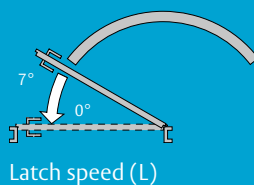

- Certified in compliance with UL 228/ULC-S133, UL 10C, size 2-4
- Suitable for fire and smoke protection doors
- For single leaf doors up to 1100 mm width and from 44 mm thickness
- Barrier-free according to CEN/TR 15894

Independent adjustment via front-facing valves

DC830U

Technical attributes, certification and order information

Technical attributes

Closing force	size 2-4
Maximum leaf width	1100 mm
Minimum leaf thickness	44 mm
Closing speed (C)	Variable between 120° and 7°
Latch speed (L)	Variable between 7° and 0°
Backcheck (B)	Variable above 75°
Maximum opening angle	~120°
Door system	Single leaf
Handing	Left- / right-handed
Dimensions (H x D x L)	46 x 33 x 273 mm