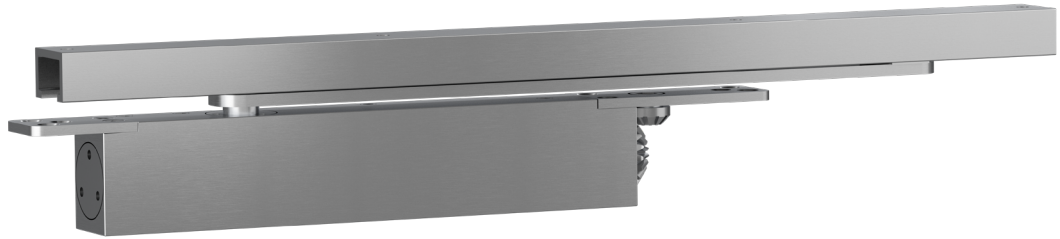

DC830U Technical Datasheet

Concealed door closer
for a large range of applications

ASSA ABLOY
Opening Solutions

Experience a safer
and more open world

DC830U

Concealed door closer with Cam-Motion® technology and guide rail for single leaf doors, size 2-4

DC830U, silver, EV1

Cam-Motion® technology creates rapidly decreasing opening force without losing fire or smoke protection compliance

Concealed into the door leaf or transom profile, the DC830U delivers high performance to support all building users without diluting the impact of your entrance designs. The rapidly decreasing opening force of Cam-Motion technology ensures doors open with less effort.

- Certified in compliance with UL 228/ULC-S133, UL 10C, size 2-4
- Suitable for fire and smoke protection doors
- For single leaf doors up to 1100 mm width and from 44 mm thickness
- Barrier-free according to CEN/TR 15894

Colours

- Silver, EV1
- Customized colours on request

Features

- Can be used for left- and right-handed doors
- Closing and latch speeds can be raised and lowered independently
- Durable metal valves make adjustments reliable
- Consistent performance in a wide range of indoor/outdoor temperatures
- Backcheck functionality as standard protects frame and surrounding areas